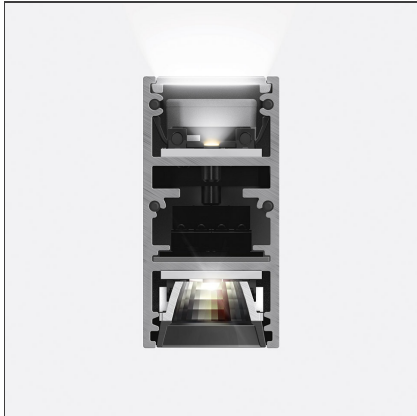

A.24 - Suspension Sharping Emission - Track - Direct + Indirect Emission - 1176mm - 24° - 4000K - White

IP20 Dimmerable:

DESIGN BY

Carlotta de Bevilacqua

DESCRIPTION

A.24 is an open platform. A single intelligent profile generates three light performances while following the architecture with continuity, freedom and exibility. It is a fluid system that harbours a patented optoelectronic technology.