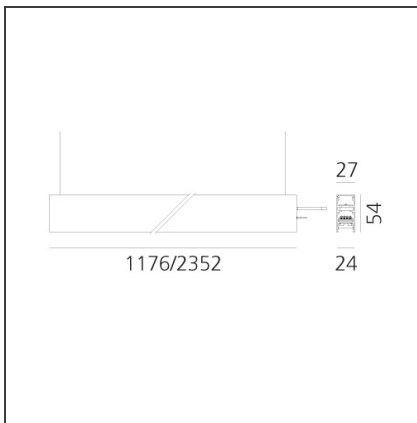

TECHNICAL DRAWINGS

FEATURES

Article Code:	AQ47101	Series:	Indoor, 2018
Colour:	White	Emission:	Artemide Collection Direct
Installation:	Recessed, Wall, Suspension, Ceiling		
Environment:	Indoor		

DIMENSIONS

Length:	cm 117.6
Width:	cm 2.7
Height:	cm 5.4
Weight:	kg 1.4

INCLUDED SOURCES

Category:	LED	Color temperature (K):	4000K
Number:	1	CRI:	90
Watt:	53W		
Type:	0		

LUMINAIRE

Watt:	25W + 16W	Delivered lumens output (lm):	3335lm
		CCT:	4000K
		CRI:	80

Notes

*Uses 2 DALI addresses. Each module, angle and curved elements are provided with mechanical and electrical joints and installation accessories. 1 suspension cable is also included. End caps have to be ordered separately. Sharping kit (louvres and covers) has to be ordered separately. Depending on the driver, the product can be undimmable or dimmable DALI.