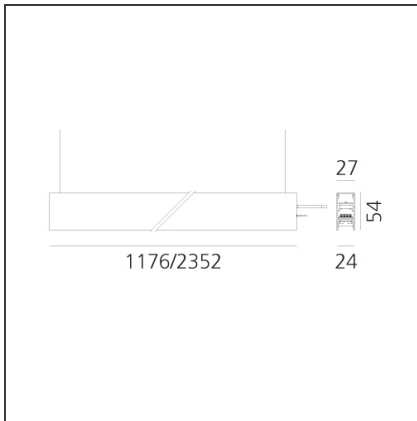

TECHNICAL DRAWINGS

FEATURES

Article Code:	AQ47118	Series:	Indoor, 2018
Colour:	Brushed Copper	Emission:	Artemide Collection Direct
Installation:	Recessed, Wall, Suspension, Ceiling		
Environment:	Indoor		

DIMENSIONS

Length:	cm 117.6
Width:	cm 2.7
Height:	cm 5.4
Weight:	kg 1.4

INCLUDED SOURCES

Category:	LED	Color temperature (K):	4000K
Number:	1	CRI:	90
Watt:	53W		
Type:	0		

LUMINAIRE

Watt:	25W + 16W	Delivered lumens output (lm):	3335lm
		CCT:	4000K
		CRI:	80

Notes

*Uses 2 DALI addresses. Each module, angle and curved elements are provided with mechanical and electrical joints and installation accessories. 1 suspension cable is also included. End caps have to be ordered separately. Sharping kit (louvres and covers) has to be ordered separately. Depending on the driver, the product can be undimmable or dimmable DALI.