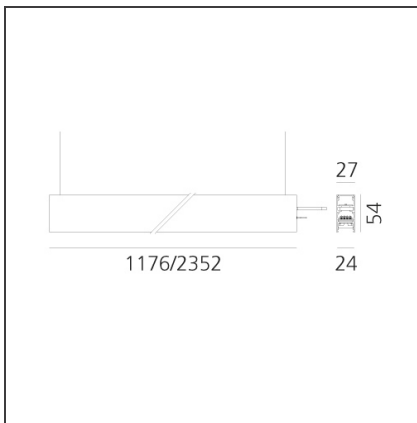

TECHNICAL DRAWINGS

FEATURES

Article Code:	AQ47104	Series:	Indoor, 2018
Colour:	Black	Emission:	Artemide Collection Direct
Installation:	Recessed, Wall, Suspension, Ceiling		
Environment:	Indoor		

DIMENSIONS

Length:	cm 117.6
Width:	cm 2.7
Height:	cm 5.4
Weight:	kg 1.4

INCLUDED SOURCES

Category:	LED	Color temperature (K):	4000K
Number:	1	CRI:	90
Watt:	53W		
Type:	0		

LUMINAIRE

Watt:	25W + 16W	Delivered lumens output (lm):	3335lm
		CCT:	4000K
		CRI:	80

Notes

*Uses 2 DALI addresses. Each module, angle and curved elements are provided with mechanical and electrical joints and installation accessories. 1 suspension cable is also included. End caps have to be ordered separately. Sharping kit (louvres and covers) has to be ordered separately. Depending on the driver, the product can be undimmable or dimmable DALI.