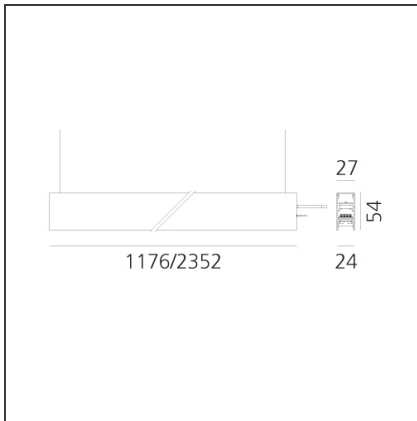

TECHNICAL DRAWINGS

FEATURES

Article Code:	AQ48215	Series:	Indoor, 2018
Colour:	Brushed Silver	Emission:	Artemide Collection Direct
Installation:	Recessed, Wall, Suspension, Ceiling		
Environment:	Indoor		

DIMENSIONS

Length:	cm 117.6
Width:	cm 2.7
Height:	cm 5.4
Weight:	kg 1.4

INCLUDED SOURCES

Category:	LED	Color temperature (K):	2700K
Number:	1	Color Tolerance:	MacAdam 2SDCM
Watt:	16W	Service Life:	L70 (6K) 50000h
Type:	0		
Category:	LED	Color temperature (K):	2700K
Number:	1	Color Tolerance:	MacAdam 2SDCM
Watt:	25W	Service Life:	L70 (6K) 50000h
Type:	0		

LUMINAIRE

Watt:	22W + 16W	Delivered lumens output (lm):	1528lm + 1406lm
		CCT:	2700K
		CRI:	90

Notes

*Uses 2 DALI addresses. Each module, angle and curved elements are provided with mechanical and electrical joints and installation accessories. 1 suspension cable is also included. End caps have to be ordered separately. Sharping kit (louvres and covers) has to be ordered separately. Depending on the driver, the product can be undimmable or dimmable DALI.