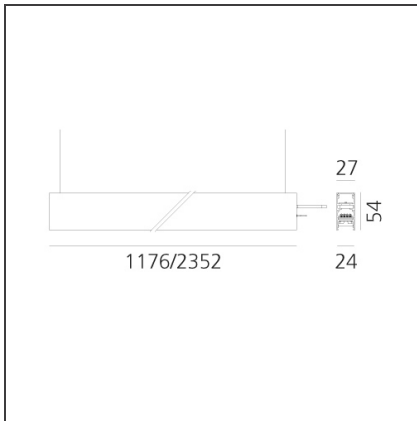

TECHNICAL DRAWINGS

FEATURES

Article Code:	AQ48218	Series:	Indoor, 2018
Colour:	Brushed Copper	Emission:	Artemide Collection Direct
Installation:	Recessed, Wall, Suspension, Ceiling		
Environment:	Indoor		

DIMENSIONS

Length:	cm 117.6
Width:	cm 2.7
Height:	cm 5.4
Weight:	kg 1.4

INCLUDED SOURCES

Category:	LED	Color temperature (K):	2700K
Number:	1	Color Tolerance:	MacAdam 2SDCM
Watt:	16W	Service Life:	L70 (6K) 50000h
Type:	0		
Category:	LED	Color temperature (K):	2700K
Number:	1	Color Tolerance:	MacAdam 2SDCM
Watt:	25W	Service Life:	L70 (6K) 50000h
Type:	0		

LUMINAIRE

Watt:	22W + 16W	Delivered lumens output (lm):	1528lm + 1406lm
		CCT:	2700K
		CRI:	90

Notes

*Uses 2 DALI addresses. Each module, angle and curved elements are provided with mechanical and electrical joints and installation accessories. 1 suspension cable is also included. End caps have to be ordered separately. Sharping kit (louvres and covers) has to be ordered separately. Depending on the driver, the product can be undimmable or dimmable DALI.