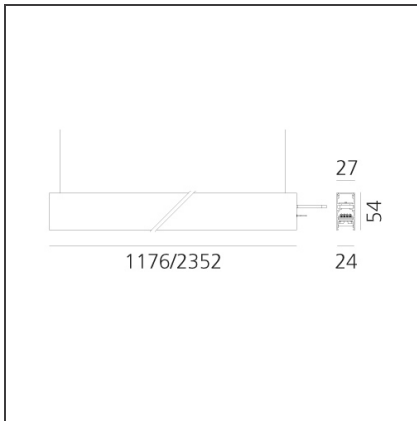

TECHNICAL DRAWINGS

FEATURES

Article Code:	AQ48220	Series:	Indoor, 2018
Colour:	Brushed Bronze	Emission:	Artemide Collection Direct
Installation:	Recessed, Wall, Suspension, Ceiling		
Environment:	Indoor		

DIMENSIONS

Length:	cm 117.6
Width:	cm 2.7
Height:	cm 5.4
Weight:	kg 1.4

INCLUDED SOURCES

Category:	LED	Color temperature (K):	2700K
Number:	1	Color Tolerance:	MacAdam 2SDCM
Watt:	16W	Service Life:	L70 (6K) 50000h
Type:	0		
Category:	LED	Color temperature (K):	2700K
Number:	1	Color Tolerance:	MacAdam 2SDCM
Watt:	25W	Service Life:	L70 (6K) 50000h
Type:	0		

LUMINAIRE

Watt:	22W + 16W	Delivered lumens output (lm):	1528lm + 1406lm
		CCT:	2700K
		CRI:	90

Notes

*Uses 2 DALI addresses. Each module, angle and curved elements are provided with mechanical and electrical joints and installation accessories. 1 suspension cable is also included. End caps have to be ordered separately. Sharping kit (louvres and covers) has to be ordered separately. Depending on the driver, the product can be undimmable or dimmable DALI.