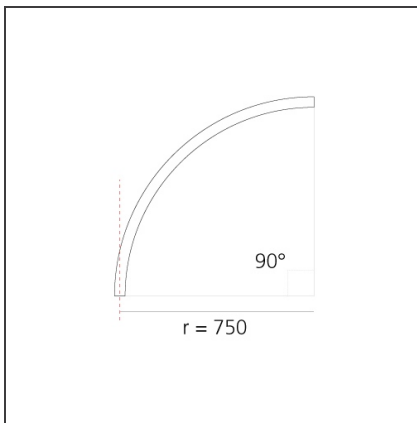

TECHNICAL DRAWINGS

FEATURES

Article Code:	AQ73615	Series:	Indoor, 2018
Colour:	Brushed Silver		Artemide Collection
Installation:	Recessed, Wall, Suspension, Ceiling	Emission:	Direct
Environment:	Indoor		

DIMENSIONS

Width:	cm 2.7
Height:	cm 5.4

INCLUDED SOURCES

Category:	LED	Color temperature (K):	2700K
Number:	1	Color Tolerance:	MacAdam 2SDCM
Watt:	25W	Service Life:	L70 (6K) 50000h
Type:	0		

LUMINAIRE

Watt:	25W	Delivered lumens output (lm):	1555lm
		CCT:	4000K
		CRI:	80

Notes

*Uses 1 DALI address. Each module, angle and curved elements are provided with mechanical and electrical joints and installation accessories. 1 suspension cable is also included. End caps have to be ordered separately. Sharping kit (louvres and covers) has to be ordered separately.