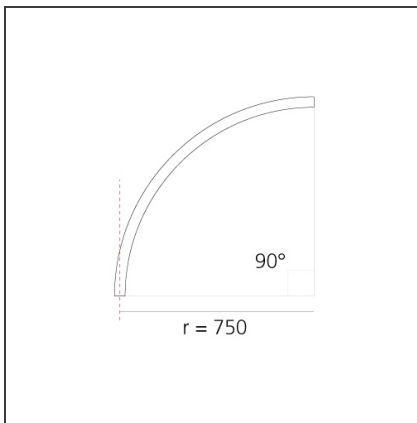

TECHNICAL DRAWINGS

FEATURES

Article Code:	AQ73604	Series:	Indoor, 2018
Colour:	Black	Emission:	Artemide Collection
Installation:	Recessed, Wall, Suspension, Ceiling		Direct
Environment:	Indoor		

DIMENSIONS

Width:	cm 2.7
Height:	cm 5.4

INCLUDED SOURCES

Category:	LED	Color temperature (K):	2700K
Number:	1	Color Tolerance:	MacAdam 2SDCM
Watt:	25W	Service Life:	L70 (6K) 50000h
Type:	0		

LUMINAIRE

Watt:	22W	Delivered lumens output (lm):	1555lm
		CCT:	4000K
		CRI:	80

Notes

*Uses 1 DALI address. Each module, angle and curved elements are provided with mechanical and electrical joints and installation accessories. 1 suspension cable is also included. End caps have to be ordered separately. Sharping kit (louvres and covers) has to be ordered separately. Depending on the driver, the product can be undimmable or dimmable DALI.