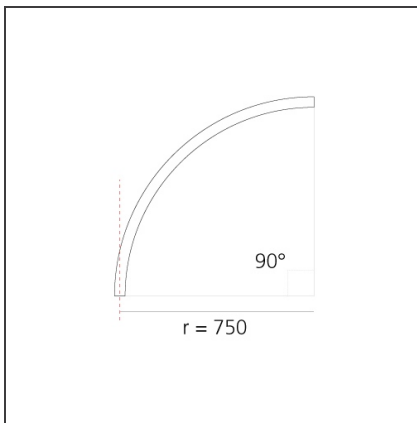

TECHNICAL DRAWINGS

FEATURES

Article Code:	AQ73401	Series:	Indoor, 2018
Colour:	White	Emission:	Artemide Collection
Installation:	Recessed, Wall, Suspension, Ceiling		Direct
Environment:	Indoor		

DIMENSIONS

Width:	cm 2.7
Height:	cm 5.4

INCLUDED SOURCES

Category:	LED	Color temperature (K):	2700K
Number:	1	Color Tolerance:	MacAdam 2SDCM
Watt:	25W	Service Life:	L70 (6K) 50000h
Type:	0		

LUMINAIRE

Watt:	22W	Delivered lumens output (lm):	1555lm
		CCT:	3000K
		CRI:	80

Notes

*Uses 1 DALI address. Each module, angle and curved elements are provided with mechanical and electrical joints and installation accessories. 1 suspension cable is also included. End caps have to be ordered separately. Sharping kit (louvres and covers) has to be ordered separately. Depending on the driver, the product can be undimmable or dimmable DALI.