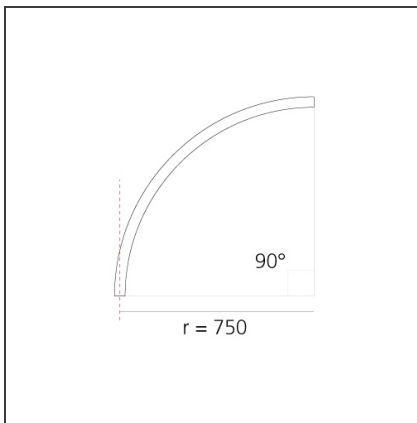

TECHNICAL DRAWINGS

FEATURES

Article Code:	AQ73415	Series:	Indoor, 2018
Colour:	Brushed Silver		Artemide Collection
Installation:	Recessed, Wall, Suspension, Ceiling	Emission:	Direct
Environment:	Indoor		

DIMENSIONS

Width:	cm 2.7
Height:	cm 5.4

INCLUDED SOURCES

Category:	LED	Color temperature (K):	2700K
Number:	1	Color Tolerance:	MacAdam 2SDCM
Watt:	25W	Service Life:	L70 (6K) 50000h
Type:	0		

LUMINAIRE

Watt:	25W	Delivered lumens output (lm):	1555lm
		CCT:	3000K
		CRI:	80

Notes

*Uses 1 DALI address. Each module, angle and curved elements are provided with mechanical and electrical joints and installation accessories. 1 suspension cable is also included. End caps have to be ordered separately. Sharping kit (louvres and covers) has to be ordered separately. Depending on the driver, the product can be undimmable or dimmable DALI.