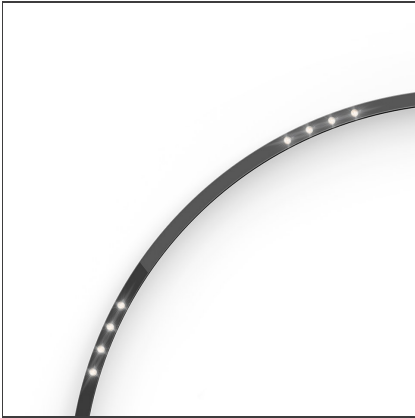

A.24 - Suspension Sharping Emission - Curved Elements - 62° - R=750mm - α=90° - 3000K - Brushed Copper

IP20 Dimmerable:

DESIGN BY

Carlotta de Bevilacqua

DESCRIPTION

A.24 is an open platform. A single intelligent profile generates three light performances while following the architecture with continuity, freedom and exibility. It is a fluid system that harbours a patented optoelectronic technology.

TECHNICAL DRAWINGS

FEATURES

Article Code:	AQ73418	Series:	Indoor, 2018
Colour:	Brushed Copper	Emission:	Artemide Collection Direct
Installation:	Recessed, Wall, Suspension, Ceiling		
Environment:	Indoor		

DIMENSIONS

Width:	cm 2.7
Height:	cm 5.4

INCLUDED SOURCES

Category:	LED	Color temperature (K):	2700K
Number:	1	Color Tolerance:	MacAdam 2SDCM
Watt:	25W	Service Life:	L70 (6K) 50000h
Type:	0		

LUMINAIRE

Watt:	25W	Delivered lumens output (lm):	1555lm
		CCT:	3000K
		CRI:	80