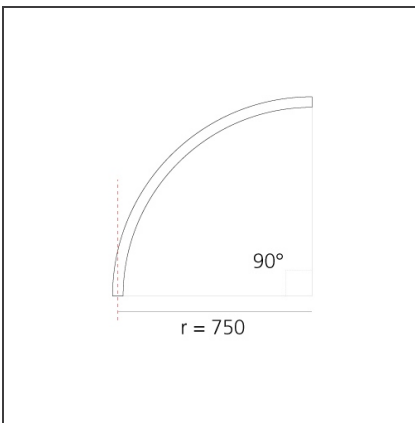

TECHNICAL DRAWINGS

FEATURES

Article Code:	AQ73418	Series:	Indoor, 2018
Colour:	Brushed Copper	Emission:	Artemide Collection Direct
Installation:	Recessed, Wall, Suspension, Ceiling		
Environment:	Indoor		

DIMENSIONS

Width:	cm 2.7
Height:	cm 5.4

INCLUDED SOURCES

Category:	LED	Color temperature (K):	2700K
Number:	1	Color Tolerance:	MacAdam 2SDCM
Watt:	25W	Service Life:	L70 (6K) 50000h
Type:	0		

LUMINAIRE

Watt:	25W	Delivered lumens output (lm):	1555lm
		CCT:	3000K
		CRI:	80

Notes

*Uses 1 DALI address. Each module, angle and curved elements are provided with mechanical and electrical joints and installation accessories. 1 suspension cable is also included. End caps have to be ordered separately. Sharping kit (louvres and covers) has to be ordered separately.