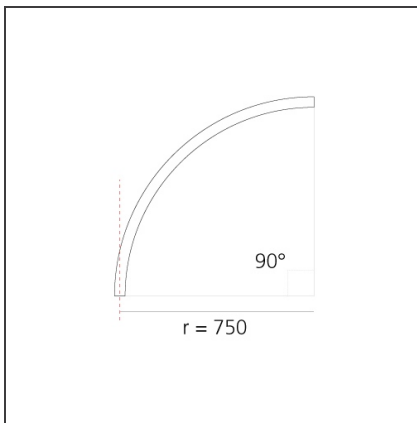

TECHNICAL DRAWINGS

FEATURES

Article Code:	AQ73901	Series:	Indoor, 2018
Colour:	White		Artemide Collection
Installation:	Recessed, Wall, Suspension, Ceiling	Emission:	Direct
Environment:	Indoor		

DIMENSIONS

Width:	cm 2.7
Height:	cm 5.4

INCLUDED SOURCES

Category:	LED	Color temperature (K):	2700K
Number:	1	Color Tolerance:	MacAdam 2SDCM
Watt:	25W	Service Life:	L70 (6K) 50000h
Type:	0		

LUMINAIRE

Watt:	25W	Delivered lumens output (lm):	1555lm
		CCT:	2700K
		CRI:	90

Notes

*Uses 1 DALI address. Each module, angle and curved elements are provided with mechanical and electrical joints and installation accessories. 1 suspension cable is also included. End caps have to be ordered separately. Sharping kit (louvres and covers) has to be ordered separately. Depending on the driver, the product can be undimmable or dimmable DALI.