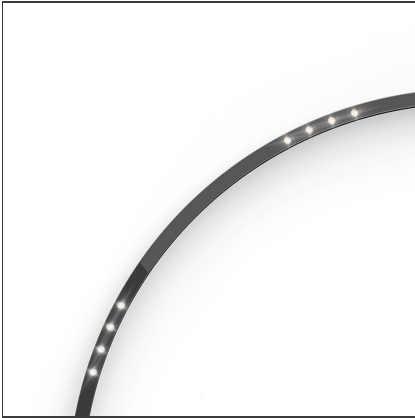

A.24 - Suspension Sharping Emission - Curved Elements - 62° - R=750mm - α=90° - 2700K - Brushed Silver

IP20   Dimmerable: 

DESIGN BY

Carlotta de Bevilacqua

DESCRIPTION

A.24 is an open platform. A single intelligent profile generates three light performances while following the architecture with continuity, freedom and exibility. It is a fluid system that harbours a patented optoelectronic technology.

TECHNICAL DRAWINGS

FEATURES

Article Code:	AQ73915	Series:	Indoor, 2018
Colour:	Brushed Silver	Emission:	Artemide Collection
Installation:	Recessed, Wall, Suspension, Ceiling		Direct
Environment:	Indoor		

DIMENSIONS

Width:	cm 2.7
Height:	cm 5.4

INCLUDED SOURCES

Category:	LED	Color temperature (K):	2700K
Number:	1	Color Tolerance:	MacAdam 2SDCM
Watt:	25W	Service Life:	L70 (6K) 50000h
Type:	0		

LUMINAIRE

Watt:	25W	Delivered lumens output (lm):	1555lm
		CCT:	2700K
		CRI:	90