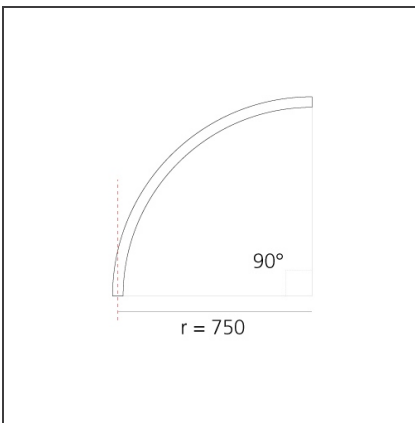

TECHNICAL DRAWINGS

FEATURES

Article Code:	AQ73915	Series:	Indoor, 2018
Colour:	Brushed Silver	Emission:	Artemide Collection
Installation:	Recessed, Wall, Suspension, Ceiling		Direct
Environment:	Indoor		

DIMENSIONS

Width:	cm 2.7
Height:	cm 5.4

INCLUDED SOURCES

Category:	LED	Color temperature (K):	2700K
Number:	1	Color Tolerance:	MacAdam 2SDCM
Watt:	25W	Service Life:	L70 (6K) 50000h
Type:	0		

LUMINAIRE

Watt:	25W	Delivered lumens output (lm):	1555lm
		CCT:	2700K
		CRI:	90

Notes

*Uses 1 DALI address. Each module, angle and curved elements are provided with mechanical and electrical joints and installation accessories. 1 suspension cable is also included. End caps have to be ordered separately. Sharping kit (louvres and covers) has to be ordered separately. Depending on the driver, the product can be undimmable or dimmable DALI.