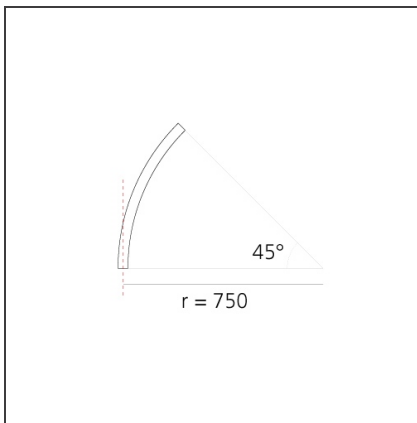

TECHNICAL DRAWINGS

FEATURES

Article Code:	AQ72401	Series:	Indoor, 2018
Colour:	White		Artemide Collection
Installation:	Recessed, Wall, Suspension, Ceiling	Emission:	Direct
Environment:	Indoor		

DIMENSIONS

Width:	cm 2.7
Height:	cm 5.4

INCLUDED SOURCES

Category:	LED	Color temperature (K):	2700K
Number:	1	Color Tolerance:	MacAdam 2SDCM
Watt:	12W	Service Life:	L70 (6K) 50000h
Type:	0		

LUMINAIRE

Watt:	12W	Delivered lumens output (lm):	777lm
		CCT:	3000K
		CRI:	80

Notes

*Uses 1 DALI address. Each module, angle and curved elements are provided with mechanical and electrical joints and installation accessories. 1 suspension cable is also included. End caps have to be ordered separately. Sharping kit (louvres and covers) has to be ordered separately.