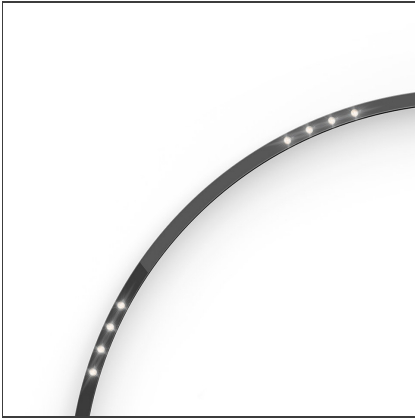

**A.24 - Suspension Sharping Emission - Curved Elements - 62° - R=750mm - α=45° - 3000K - Brushed Copper**

IP20   Dimmerable: 

**DESIGN BY**

Carlotta de Bevilacqua

**DESCRIPTION**

A.24 is an open platform. A single intelligent profile generates three light performances while following the architecture with continuity, freedom and exibility. It is a fluid system that harbours a patented optoelectronic technology.

**TECHNICAL DRAWINGS**

**FEATURES**

<b>Article Code:</b>	AQ72418	<b>Series:</b>	Indoor, 2018
<b>Colour:</b>	Brushed Copper	<b>Emission:</b>	Artemide Collection Direct
<b>Installation:</b>	Recessed, Wall, Suspension, Ceiling		
<b>Environment:</b>	Indoor		

**DIMENSIONS**

<b>Width:</b>	cm 2.7
<b>Height:</b>	cm 5.4

**INCLUDED SOURCES**

<b>Category:</b>	LED	<b>Color temperature (K):</b>	2700K
<b>Number:</b>	1	<b>Color Tolerance:</b>	MacAdam 2SDCM
<b>Watt:</b>	12W	<b>Service Life:</b>	L70 (6K) 50000h
<b>Type:</b>	0		

**LUMINAIRE**

<b>Watt:</b>	12W	<b>Delivered lumens output (lm):</b>	777lm
		<b>CCT:</b>	3000K
		<b>CRI:</b>	80

**Notes**

\*Uses 1 DALI address. Each module, angle and curved elements are provided with mechanical and electrical joints and installation accessories. 1 suspension cable is also included. End caps have to be ordered separately. Sharping kit (louvres and covers) has to be ordered separately. Depending on the driver, the product can be undimmable or dimmable DALI.