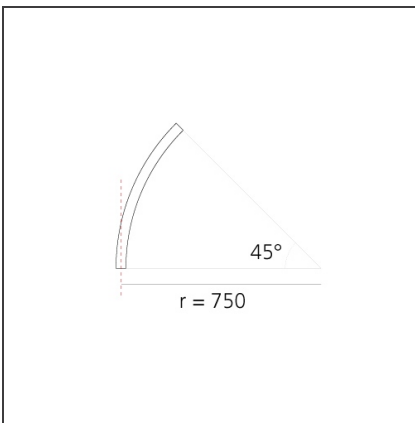

TECHNICAL DRAWINGS

FEATURES

Article Code:	AQ72418	Series:	Indoor, 2018
Colour:	Brushed Copper	Emission:	Artemide Collection Direct
Installation:	Recessed, Wall, Suspension, Ceiling		
Environment:	Indoor		

DIMENSIONS

Width:	cm 2.7
Height:	cm 5.4

INCLUDED SOURCES

Category:	LED	Color temperature (K):	2700K
Number:	1	Color Tolerance:	MacAdam 2SDCM
Watt:	12W	Service Life:	L70 (6K) 50000h
Type:	0		

LUMINAIRE

Watt:	12W	Delivered lumens output (lm):	777lm
		CCT:	3000K
		CRI:	80

Notes

*Uses 1 DALI address. Each module, angle and curved elements are provided with mechanical and electrical joints and installation accessories. 1 suspension cable is also included. End caps have to be ordered separately. Sharping kit (louvres and covers) has to be ordered separately. Depending on the driver, the product can be undimmable or dimmable DALI.