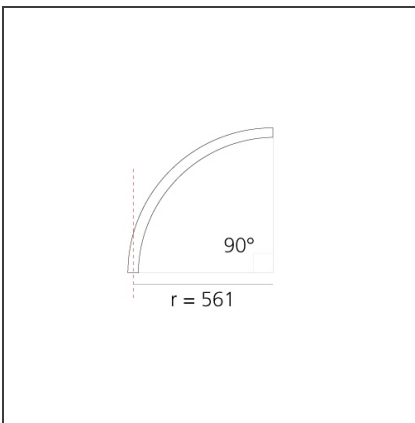

TECHNICAL DRAWINGS

FEATURES

Article Code:	AQ71601	Series:	Indoor, 2018
Colour:	White		Artemide Collection
Installation:	Recessed, Wall, Suspension, Ceiling	Emission:	Direct
Environment:	Indoor		

DIMENSIONS

Width:	cm 2.7
Height:	cm 5.4

INCLUDED SOURCES

Category:	LED	Color temperature (K):	2700K
Number:	1	Color Tolerance:	MacAdam 2SDCM
Watt:	12W	Service Life:	L70 (6K) 50000h
Type:	0		

LUMINAIRE

Watt:	25W	Delivered lumens output (lm):	777lm
		CCT:	4000K
		CRI:	80

Notes

*Uses 1 DALI address. Each module, angle and curved elements are provided with mechanical and electrical joints and installation accessories. 1 suspension cable is also included. End caps have to be ordered separately. Sharping kit (louvres and covers) has to be ordered separately. Depending on the driver, the product can be undimmable or dimmable DALI.