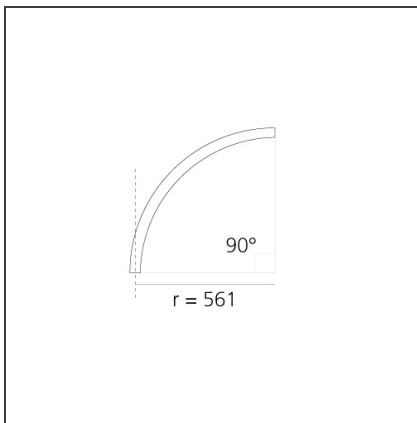

TECHNICAL DRAWINGS

FEATURES

Article Code:	AQ71420	Series:	Indoor, 2018
Colour:	Brushed Bronze	Emission:	Artemide Collection Direct
Installation:	Recessed, Wall, Suspension, Ceiling		
Environment:	Indoor		

DIMENSIONS

Width:	cm 2.7
Height:	cm 5.4

INCLUDED SOURCES

Category:	LED	Color temperature (K):	2700K
Number:	1	Color Tolerance:	MacAdam 2SDCM
Watt:	12W	Service Life:	L70 (6K) 50000h
Type:	0		

LUMINAIRE

Watt:	25W	Delivered lumens output (lm):	777lm
		CCT:	3000K
		CRI:	80

Notes

*Uses 1 DALI address. Each module, angle and curved elements are provided with mechanical and electrical joints and installation accessories. 1 suspension cable is also included. End caps have to be ordered separately. Sharping kit (louvres and covers) has to be ordered separately.