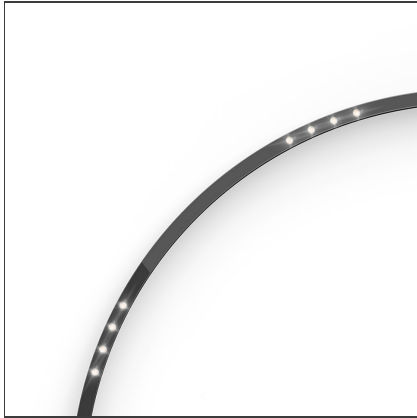

A.24 - Suspension Sharping Emission - Curved Elements - 62° - R=561mm - α=90° - 3000K - Brushed Bronze

IP20   Dimmerable: 

DESIGN BY

Carlotta de Bevilacqua

DESCRIPTION

A.24 is an open platform. A single intelligent profile generates three light performances while following the architecture with continuity, freedom and exibility. It is a fluid system that harbours a patented optoelectronic technology.

DIMENSIONS

Width:	cm 2.7
Height:	cm 5.4

INCLUDED SOURCES

Category:	LED	Color temperature (K):	2700K
Number:	1	Color Tolerance:	MacAdam 2SDCM
Watt:	12W	Service Life:	L70 (6K) 50000h
Type:	0		

LUMINAIRE

Watt:	25W	Delivered lumens output (lm):	777lm
		CCT:	3000K
		CRI:	80