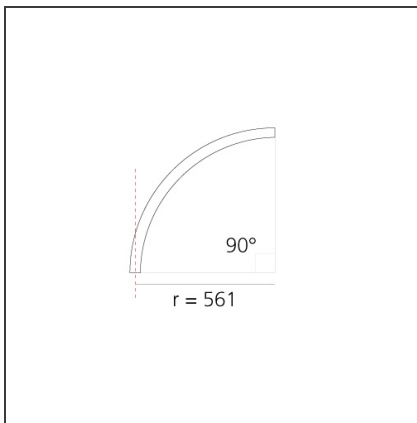

TECHNICAL DRAWINGS

FEATURES

Article Code:	AQ71920	Series:	Indoor, 2018
Colour:	Brushed Bronze		Artemide Collection
Installation:	Recessed, Wall, Suspension, Ceiling	Emission:	Direct
Environment:	Indoor		

DIMENSIONS

Width:	cm 2.7
Height:	cm 5.4

INCLUDED SOURCES

Category:	LED	Color temperature (K):	2700K
Number:	1	Color Tolerance:	MacAdam 2SDCM
Watt:	12W	Service Life:	L70 (6K) 50000h
Type:	0		

LUMINAIRE

Watt:	12W	Delivered lumens output (lm):	777lm
		CCT:	2700K
		CRI:	90

Notes

*Uses 1 DALI address. Each module, angle and curved elements are provided with mechanical and electrical joints and installation accessories. 1 suspension cable is also included. End caps have to be ordered separately. Sharping kit (louvres and covers) has to be ordered separately.