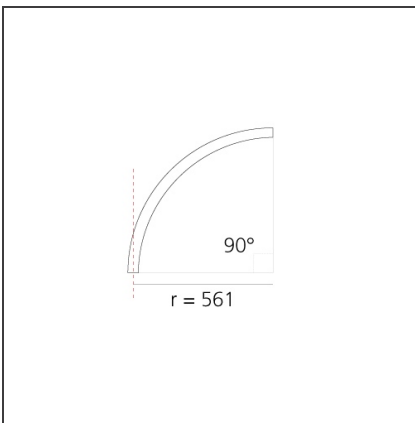

TECHNICAL DRAWINGS

FEATURES

Article Code:	AQ71904	Series:	Indoor, 2018
Colour:	Black	Emission:	Artemide Collection Direct
Installation:	Recessed, Wall, Suspension, Ceiling		
Environment:	Indoor		

DIMENSIONS

Width:	cm 2.7
Height:	cm 5.4

INCLUDED SOURCES

Category:	LED	Color temperature (K):	2700K
Number:	1	Color Tolerance:	MacAdam 2SDCM
Watt:	12W	Service Life:	L70 (6K) 50000h
Type:	0		

LUMINAIRE

Watt:	12W	Delivered lumens output (lm):	777lm
		CCT:	2700K
		CRI:	90

Notes

*Uses 1 DALI address. Each module, angle and curved elements are provided with mechanical and electrical joints and installation accessories. 1 suspension cable is also included. End caps have to be ordered separately. Sharping kit (louvres and covers) has to be ordered separately.