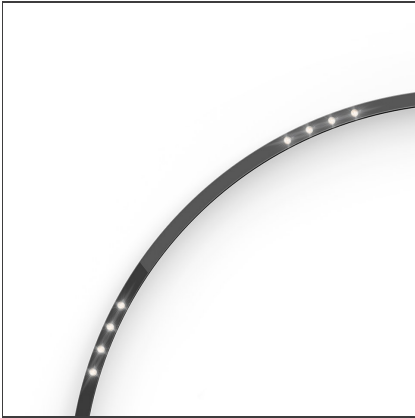

**A.24 - Suspension Sharping Emission - Curved Elements - 62° - R=561mm - α=90° - 2700K - Black**

IP20 Dimmerable:

**DESIGN BY**

Carlotta de Bevilacqua

**DESCRIPTION**

A.24 is an open platform. A single intelligent profile generates three light performances while following the architecture with continuity, freedom and exibility. It is a fluid system that harbours a patented optoelectronic technology.

**TECHNICAL DRAWINGS**

**FEATURES**

|                      |                                     |                  |                            |
|----------------------|-------------------------------------|------------------|----------------------------|
| <b>Article Code:</b> | AQ71904                             | <b>Series:</b>   | Indoor, 2018               |
| <b>Colour:</b>       | Black                               | <b>Emission:</b> | Artemide Collection Direct |
| <b>Installation:</b> | Recessed, Wall, Suspension, Ceiling |                  |                            |
| <b>Environment:</b>  | Indoor                              |                  |                            |