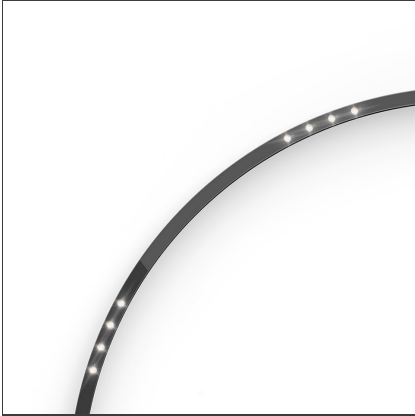

## A.24 - Suspension Sharping Emission - Curved Elements - 62° - R=561mm - α=60° - 4000K - White

IP20   Dimmerable: 

### DESCRIPTION

A.24 is an open platform. A single intelligent profile generates three light performances while following the architecture with continuity, freedom and exibility. It is a fluid system that harbours a patented optoelectronic technology.

### DIMENSIONS

<b>Width:</b>	cm 2.7
<b>Height:</b>	cm 5.4