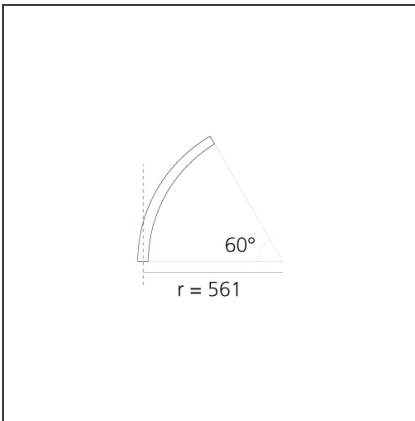

TECHNICAL DRAWINGS

FEATURES

Article Code:	AQ70601	Series:	Indoor, 2018 Artemide Collection
Colour:	White	Emission:	Direct
Installation:	Recessed, Wall, Suspension, Ceiling		
Environment:	Indoor		

DIMENSIONS

Width:	cm 2.7
Height:	cm 5.4

INCLUDED SOURCES

Category:	LED	Color temperature (K):	2700K
Number:	1	Color Tolerance:	MacAdam 2SDCM
Watt:	12W	Service Life:	L70 (6K) 50000h
Type:	0		

LUMINAIRE

Watt:	12W	Delivered lumens output (lm):	777lm
		CCT:	4000K
		CRI:	80

Notes

*Uses 1 DALI address. Each module, angle and curved elements are provided with mechanical and electrical joints and installation accessories. 1 suspension cable is also included. End caps have to be ordered separately. Sharping kit (louvres and covers) has to be ordered separately. Depending on the driver, the product can be undimmable or dimmable DALI.