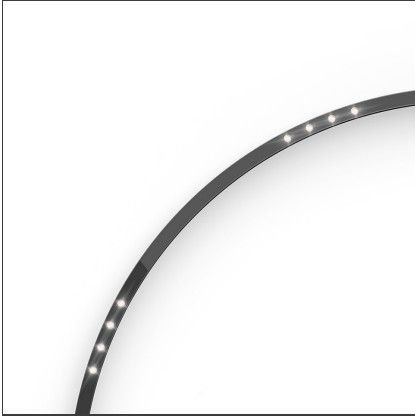

A.24 - Suspension Sharping Emission - Curved Elements - 62° - R=561mm - α=60° - 4000K - Brushed Copper

IP20   Dimmerable: 

DESIGN BY

Carlotta de Bevilacqua

DESCRIPTION

A.24 is an open platform. A single intelligent profile generates three light performances while following the architecture with continuity, freedom and exibility. It is a fluid system that harbours a patented optoelectronic technology.

TECHNICAL DRAWINGS

FEATURES

Article Code:	AQ70618	Series:	Indoor, 2018
Colour:	Brushed Copper	Emission:	Artemide Collection Direct
Installation:	Recessed, Wall, Suspension, Ceiling		
Environment:	Indoor		