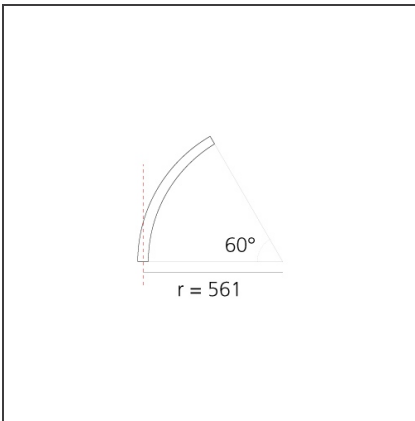

TECHNICAL DRAWINGS

FEATURES

Article Code:	AQ70618	Series:	Indoor, 2018
Colour:	Brushed Copper	Emission:	Artemide Collection Direct
Installation:	Recessed, Wall, Suspension, Ceiling		
Environment:	Indoor		

DIMENSIONS

Width:	cm 2.7
Height:	cm 5.4

INCLUDED SOURCES

Category:	LED	Color temperature (K):	2700K
Number:	1	Color Tolerance:	MacAdam 2SDCM
Watt:	12W	Service Life:	L70 (6K) 50000h
Type:	0		

LUMINAIRE

Watt:	12W	Delivered lumens output (lm):	777lm
		CCT:	4000K
		CRI:	80

Notes

*Uses 1 DALI address. Each module, angle and curved elements are provided with mechanical and electrical joints and installation accessories. 1 suspension cable is also included. End caps have to be ordered separately. Sharping kit (louvres and covers) has to be ordered separately. Depending on the driver, the product can be undimmable or dimmable DALI.