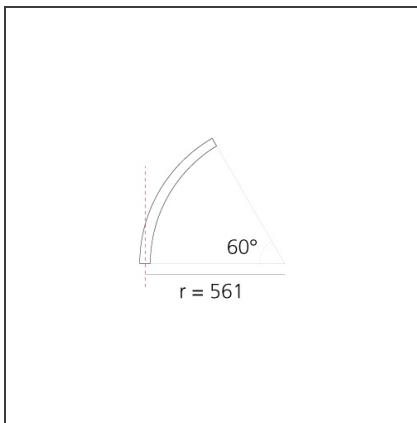

TECHNICAL DRAWINGS

FEATURES

Article Code:	AQ70620	Series:	Indoor, 2018
Colour:	Brushed Bronze		Artemide Collection
Installation:	Recessed, Wall, Suspension, Ceiling	Emission:	Direct
Environment:	Indoor		

DIMENSIONS

Width:	cm 2.7
Height:	cm 5.4

INCLUDED SOURCES

Category:	LED	Color temperature (K):	2700K
Number:	1	Color Tolerance:	MacAdam 2SDCM
Watt:	12W	Service Life:	L70 (6K) 50000h
Type:	0		

LUMINAIRE

Watt:	12W	Delivered lumens output (lm):	777lm
		CCT:	4000K
		CRI:	80

Notes

*Uses 1 DALI address. Each module, angle and curved elements are provided with mechanical and electrical joints and installation accessories. 1 suspension cable is also included. End caps have to be ordered separately. Sharping kit (louvres and covers) has to be ordered separately. Depending on the driver, the product can be undimmable or dimmable DALI.