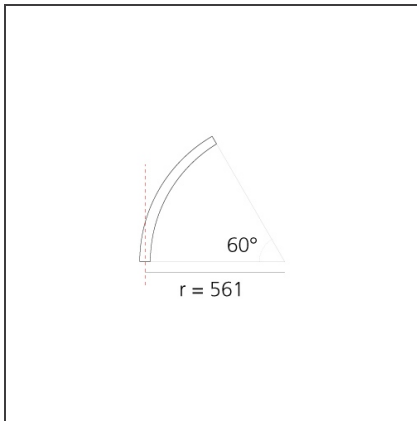

TECHNICAL DRAWINGS

FEATURES

Article Code:	AQ70918	Series:	Indoor, 2018
Colour:	Brushed Copper	Emission:	Artemide Collection Direct
Installation:	Recessed, Wall, Suspension, Ceiling		
Environment:	Indoor		

DIMENSIONS

Width:	cm 2.7
Height:	cm 5.4

INCLUDED SOURCES

Category:	LED	Color temperature (K):	2700K
Number:	1	Color Tolerance:	MacAdam 2SDCM
Watt:	12W	Service Life:	L70 (6K) 50000h
Type:	0		

LUMINAIRE

Watt:	12W	Delivered lumens output (lm):	777lm
		CCT:	2700K
		CRI:	90

Notes

*Uses 1 DALI address. Each module, angle and curved elements are provided with mechanical and electrical joints and installation accessories. 1 suspension cable is also included. End caps have to be ordered separately. Sharping kit (louvres and covers) has to be ordered separately.