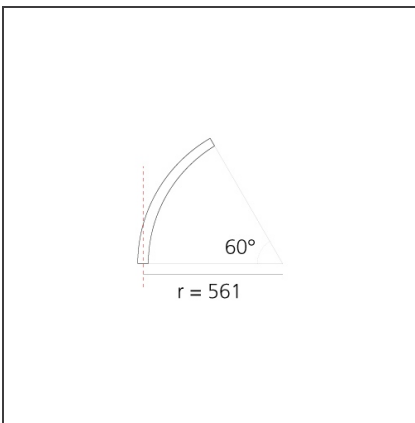

TECHNICAL DRAWINGS

FEATURES

Article Code:	AQ70904	Series:	Indoor, 2018
Colour:	Black		Artemide Collection
Installation:	Recessed, Wall, Suspension, Ceiling	Emission:	Direct
Environment:	Indoor		

DIMENSIONS

Width:	cm 2.7
Height:	cm 5.4

INCLUDED SOURCES

Category:	LED	Color temperature (K):	2700K
Number:	1	Color Tolerance:	MacAdam 2SDCM
Watt:	12W	Service Life:	L70 (6K) 50000h
Type:	0		

LUMINAIRE

Watt:	12W	Delivered lumens output (lm):	777lm
		CCT:	2700K
		CRI:	90

Notes

*Uses 1 DALI address. Each module, angle and curved elements are provided with mechanical and electrical joints and installation accessories. 1 suspension cable is also included. End caps have to be ordered separately. Sharping kit (louvres and covers) has to be ordered separately. Depending on the driver, the product can be undimmable or dimmable DALI.