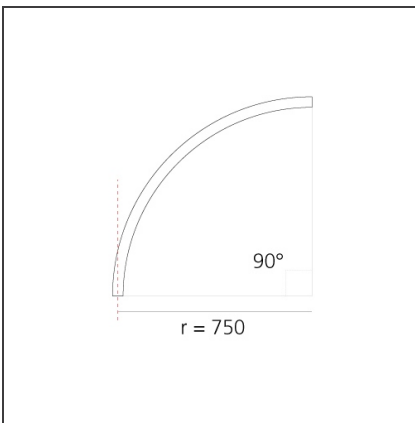

TECHNICAL DRAWINGS

FEATURES

Article Code:	AQ73504	Series:	Indoor, 2018
Colour:	Black	Emission:	Artemide Collection
Installation:	Recessed, Wall, Suspension, Ceiling		Direct
Environment:	Indoor		

DIMENSIONS

Width:	cm 2.7
Height:	cm 5.4

INCLUDED SOURCES

Category:	LED	Color temperature (K):	2700K
Number:	1	Color Tolerance:	MacAdam 2SDCM
Watt:	25W	Service Life:	L70 (6K) 50000h
Type:	0		

LUMINAIRE

Watt:	22W	Delivered lumens output (lm):	1678lm
		CCT:	4000K
		CRI:	80

Notes

*Uses 1 DALI address. Each module, angle and curved elements are provided with mechanical and electrical joints and installation accessories. 1 suspension cable is also included. End caps have to be ordered separately. Sharping kit (louvres and covers) has to be ordered separately. Depending on the driver, the product can be undimmable or dimmable DALI.