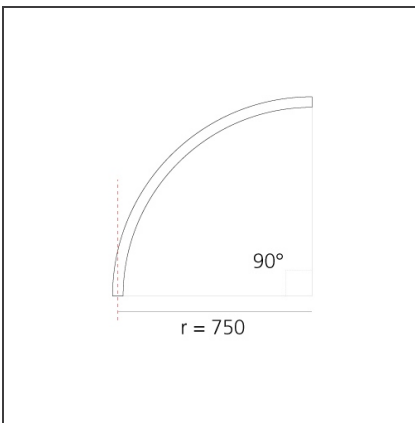

TECHNICAL DRAWINGS

FEATURES

Article Code:	AQ73301	Series:	Indoor, 2018
Colour:	White		Artemide Collection
Installation:	Recessed, Wall, Suspension, Ceiling	Emission:	Direct
Environment:	Indoor		

DIMENSIONS

Width:	cm 2.7
Height:	cm 5.4

INCLUDED SOURCES

Category:	LED	Color temperature (K):	2700K
Number:	1	Color Tolerance:	MacAdam 2SDCM
Watt:	25W	Service Life:	L70 (6K) 50000h
Type:	0		

LUMINAIRE

Watt:	25W	Delivered lumens output (lm):	1678lm
		CCT:	3000K
		CRI:	80

Notes

*Uses 1 DALI address. Each module, angle and curved elements are provided with mechanical and electrical joints and installation accessories. 1 suspension cable is also included. End caps have to be ordered separately. Sharping kit (louvres and covers) has to be ordered separately. Depending on the driver, the product can be undimmable or dimmable DALI.