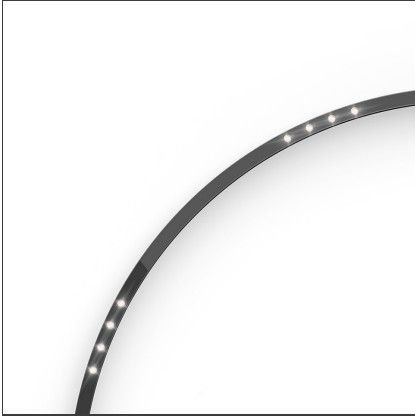

A.24 - Suspension Sharping Emission - Curved Elements - 24° - R=750mm - $\alpha=90^\circ$ - 3000K - Brushed Copper

IP20   Dimmerable: 

DESIGN BY

Carlotta de Bevilacqua

DESCRIPTION

A.24 is an open platform. A single intelligent profile generates three light performances while following the architecture with continuity, freedom and exibility. It is a fluid system that harbours a patented optoelectronic technology.

TECHNICAL DRAWINGS

FEATURES

Article Code:	AQ73318	Series:	Indoor, 2018
Colour:	Brushed Copper	Emission:	Artemide Collection Direct
Installation:	Recessed, Wall, Suspension, Ceiling		
Environment:	Indoor		

DIMENSIONS

Width:	cm 2.7
Height:	cm 5.4

INCLUDED SOURCES

Category:	LED	Color temperature (K):	2700K
Number:	1	Color Tolerance:	MacAdam 2SDCM
Watt:	25W	Service Life:	L70 (6K) 50000h
Type:	0		

LUMINAIRE

Watt:	25W	Delivered lumens output (lm):	1678lm
		CCT:	3000K
		CRI:	80