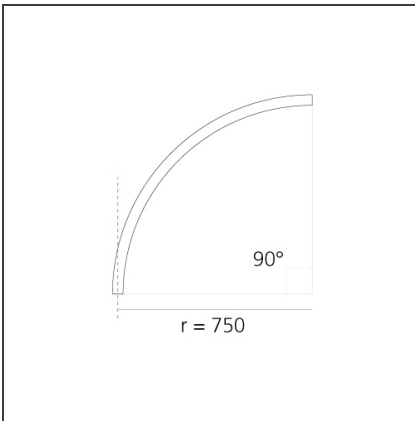

TECHNICAL DRAWINGS

FEATURES

Article Code:	AQ73318	Series:	Indoor, 2018
Colour:	Brushed Copper	Emission:	Artemide Collection Direct
Installation:	Recessed, Wall, Suspension, Ceiling		
Environment:	Indoor		

DIMENSIONS

Width:	cm 2.7
Height:	cm 5.4

INCLUDED SOURCES

Category:	LED	Color temperature (K):	2700K
Number:	1	Color Tolerance:	MacAdam 2SDCM
Watt:	25W	Service Life:	L70 (6K) 50000h
Type:	0		

LUMINAIRE

Watt:	25W	Delivered lumens output (lm):	1678lm
		CCT:	3000K
		CRI:	80

Notes

*Uses 1 DALI address. Each module, angle and curved elements are provided with mechanical and electrical joints and installation accessories. 1 suspension cable is also included. End caps have to be ordered separately. Sharping kit (louvres and covers) has to be ordered separately. Depending on the driver, the product can be undimmable or dimmable DALI.