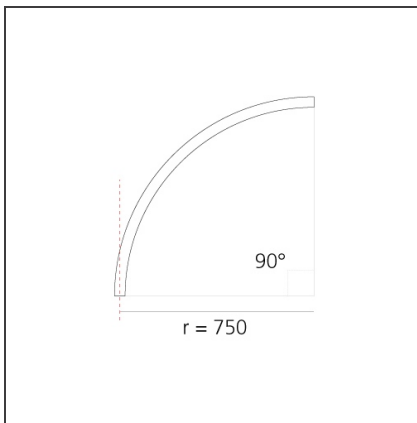

TECHNICAL DRAWINGS

FEATURES

Article Code:	AQ73304	Series:	Indoor, 2018
Colour:	Black	Emission:	Artemide Collection Direct
Installation:	Recessed, Wall, Suspension, Ceiling		
Environment:	Indoor		

DIMENSIONS

Width:	cm 2.7
Height:	cm 5.4

INCLUDED SOURCES

Category:	LED	Color temperature (K):	2700K
Number:	1	Color Tolerance:	MacAdam 2SDCM
Watt:	25W	Service Life:	L70 (6K) 50000h
Type:	0		

LUMINAIRE

Watt:	25W	Delivered lumens output (lm):	1678lm
		CCT:	3000K
		CRI:	80

Notes

*Uses 1 DALI address. Each module, angle and curved elements are provided with mechanical and electrical joints and installation accessories. 1 suspension cable is also included. End caps have to be ordered separately. Sharping kit (louvres and covers) has to be ordered separately. Depending on the driver, the product can be undimmable or dimmable DALI.