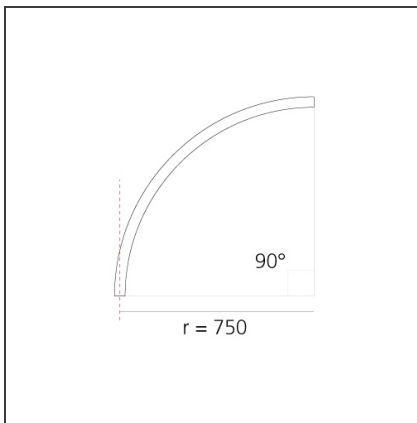

TECHNICAL DRAWINGS

FEATURES

Article Code:	AQ73820	Series:	Indoor, 2018
Colour:	Brushed Bronze		Artemide Collection
Installation:	Recessed, Wall, Suspension, Ceiling	Emission:	Direct
Environment:	Indoor		

DIMENSIONS

Width:	cm 2.7
Height:	cm 5.4

INCLUDED SOURCES

Category:	LED	Color temperature (K):	2700K
Number:	1	Color Tolerance:	MacAdam 2SDCM
Watt:	25W	Service Life:	L70 (6K) 50000h
Type:	0		

LUMINAIRE

Watt:	25W	Delivered lumens output (lm):	1678lm
		CCT:	2700K
		CRI:	90

Notes

*Uses 1 DALI address. Each module, angle and curved elements are provided with mechanical and electrical joints and installation accessories. 1 suspension cable is also included. End caps have to be ordered separately. Sharping kit (louvres and covers) has to be ordered separately. Depending on the driver, the product can be undimmable or dimmable DALI.