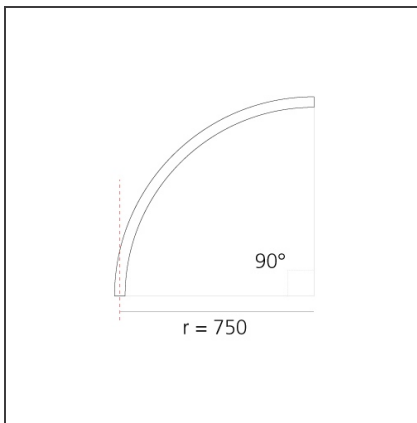

TECHNICAL DRAWINGS

FEATURES

Article Code:	AQ73804	Series:	Indoor, 2018
Colour:	Black	Emission:	Artemide Collection
Installation:	Recessed, Wall, Suspension, Ceiling		Direct
Environment:	Indoor		

DIMENSIONS

Width:	cm 2.7
Height:	cm 5.4

INCLUDED SOURCES

Category:	LED	Color temperature (K):	2700K
Number:	1	Color Tolerance:	MacAdam 2SDCM
Watt:	25W	Service Life:	L70 (6K) 50000h
Type:	0		

LUMINAIRE

Watt:	25W	Delivered lumens output (lm):	1678lm
		CCT:	2700K
		CRI:	90

Notes

*Uses 1 DALI address. Each module, angle and curved elements are provided with mechanical and electrical joints and installation accessories. 1 suspension cable is also included. End caps have to be ordered separately. Sharping kit (louvres and covers) has to be ordered separately. Depending on the driver, the product can be undimmable or dimmable DALI.