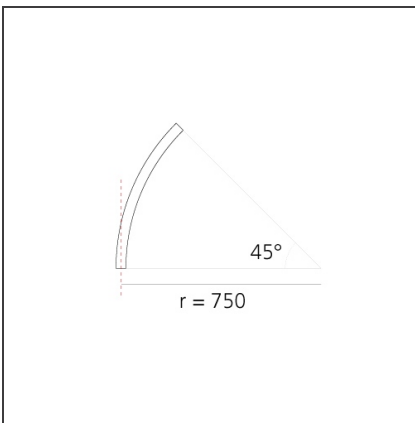

TECHNICAL DRAWINGS

FEATURES

Article Code:	AQ72520	Series:	Indoor, 2018
Colour:	Brushed Bronze		Artemide Collection
Installation:	Recessed, Wall, Suspension, Ceiling	Emission:	Direct
Environment:	Indoor		

DIMENSIONS

Width:	cm 2.7
Height:	cm 5.4

INCLUDED SOURCES

Category:	LED	Color temperature (K):	2700K
Number:	1	Color Tolerance:	MacAdam 2SDCM
Watt:	12W	Service Life:	L70 (6K) 50000h
Type:	0		

LUMINAIRE

Watt:	12W	Delivered lumens output (lm):	839lm
		CCT:	4000K
		CRI:	80

Notes

*Uses 1 DALI address. Each module, angle and curved elements are provided with mechanical and electrical joints and installation accessories. 1 suspension cable is also included. End caps have to be ordered separately. Sharping kit (louvres and covers) has to be ordered separately. Depending on the driver, the product can be undimmable or dimmable DALI.