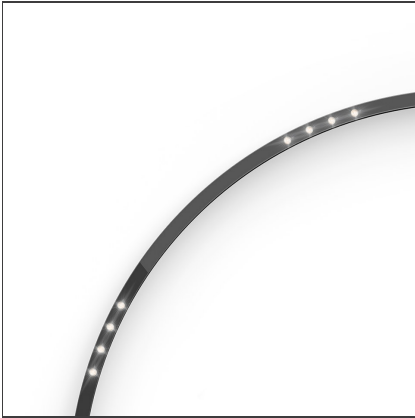

A.24 - Suspension Sharping Emission - Curved Elements - 24° - R=750mm - α=45° - 4000K - Brushed Bronze

IP20   Dimmerable: 

DESIGN BY

Carlotta de Bevilacqua

DESCRIPTION

A.24 is an open platform. A single intelligent profile generates three light performances while following the architecture with continuity, freedom and exibility. It is a fluid system that harbours a patented optoelectronic technology.

TECHNICAL DRAWINGS

FEATURES

Article Code:	AQ72520	Series:	Indoor, 2018
Colour:	Brushed Bronze		Artemide Collection
Installation:	Recessed, Wall, Suspension, Ceiling	Emission:	Direct
Environment:	Indoor		

DIMENSIONS

Width:	cm 2.7
Height:	cm 5.4

INCLUDED SOURCES

Category:	LED	Color temperature (K):	2700K
Number:	1	Color Tolerance:	MacAdam 2SDCM
Watt:	12W	Service Life:	L70 (6K) 50000h
Type:	0		

LUMINAIRE

Watt:	12W	Delivered lumens output (lm):	839lm
		CCT:	4000K
		CRI:	80