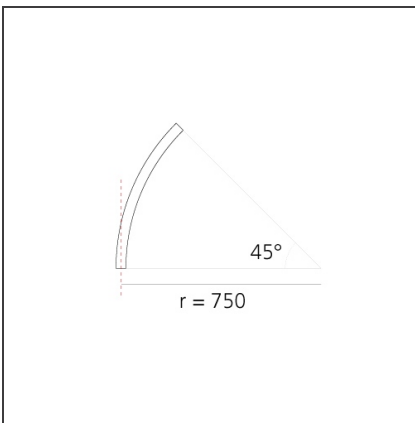

TECHNICAL DRAWINGS

FEATURES

Article Code:	AQ72504	Series:	Indoor, 2018
Colour:	Black	Emission:	Artemide Collection Direct
Installation:	Recessed, Wall, Suspension, Ceiling		
Environment:	Indoor		

DIMENSIONS

Width:	cm 2.7
Height:	cm 5.4

INCLUDED SOURCES

Category:	LED	Color temperature (K):	2700K
Number:	1	Color Tolerance:	MacAdam 2SDCM
Watt:	12W	Service Life:	L70 (6K) 50000h
Type:	0		

LUMINAIRE

Watt:	12W	Delivered lumens output (lm):	839lm
		CCT:	4000K
		CRI:	80

Notes

*Uses 1 DALI address. Each module, angle and curved elements are provided with mechanical and electrical joints and installation accessories. 1 suspension cable is also included. End caps have to be ordered separately. Sharping kit (louvres and covers) has to be ordered separately. Depending on the driver, the product can be undimmable or dimmable DALI.