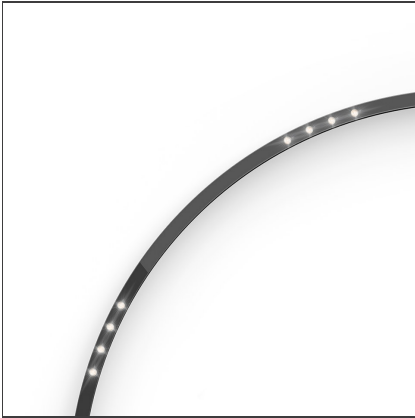

**A.24 - Suspension Sharping Emission - Curved Elements - 24° - R=750mm -  $\alpha=45^\circ$  - 3000K - Brushed Bronze**

IP20   Dimmerable: 

**DESIGN BY**

Carlotta de Bevilacqua

**DESCRIPTION**

A.24 is an open platform. A single intelligent profile generates three light performances while following the architecture with continuity, freedom and exibility. It is a fluid system that harbours a patented optoelectronic technology.

**TECHNICAL DRAWINGS**

**FEATURES**

<b>Article Code:</b>	AQ72320	<b>Series:</b>	Indoor, 2018
<b>Colour:</b>	Brushed Bronze		Artemide Collection
<b>Installation:</b>	Recessed, Wall, Suspension, Ceiling	<b>Emission:</b>	Direct
<b>Environment:</b>	Indoor		

**DIMENSIONS**

<b>Width:</b>	cm 2.7
<b>Height:</b>	cm 5.4

**INCLUDED SOURCES**

<b>Category:</b>	LED	<b>Color temperature (K):</b>	2700K
<b>Number:</b>	1	<b>Color Tolerance:</b>	MacAdam 2SDCM
<b>Watt:</b>	12W	<b>Service Life:</b>	L70 (6K) 50000h
<b>Type:</b>	0		

**LUMINAIRE**

<b>Watt:</b>	12W	<b>Delivered lumens output (lm):</b>	839lm
		<b>CCT:</b>	3000K
		<b>CRI:</b>	80

**Notes**

\*Uses 1 DALI address. Each module, angle and curved elements are provided with mechanical and electrical joints and installation accessories. 1 suspension cable is also included. End caps have to be ordered separately. Sharping kit (louvres and covers) has to be ordered separately. Depending on the driver, the product can be undimmable or dimmable DALI.