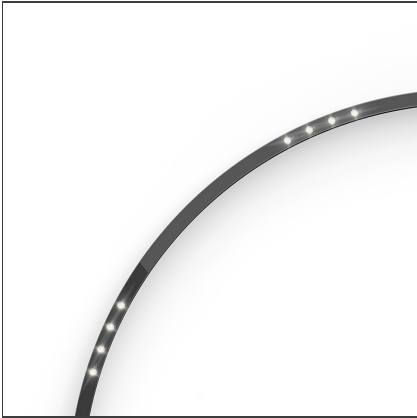

A.24 - Suspension Sharping Emission - Curved Elements - 24° - R=750mm - α=45° - 2700K - White

IP20   Dimmerable: 

DESIGN BY

Carlotta de Bevilacqua

DESCRIPTION

A.24 is an open platform. A single intelligent profile generates three light performances while following the architecture with continuity, freedom and exibility. It is a fluid system that harbours a patented optoelectronic technology.

TECHNICAL DRAWINGS

FEATURES

Article Code:	AQ72801	Series:	Indoor, 2018
Colour:	White		Artemide Collection
Installation:	Recessed, Wall, Suspension, Ceiling	Emission:	Direct
Environment:	Indoor		

DIMENSIONS