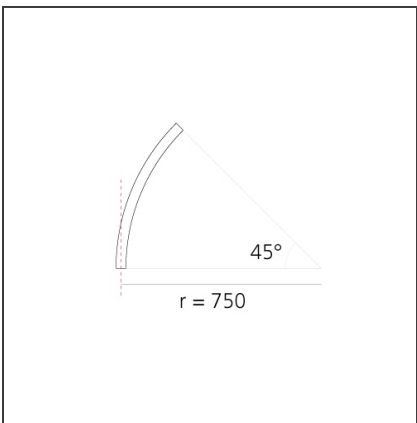

TECHNICAL DRAWINGS

FEATURES

Article Code:	AQ72801	Series:	Indoor, 2018
Colour:	White		Artemide Collection
Installation:	Recessed, Wall, Suspension, Ceiling	Emission:	Direct
Environment:	Indoor		

DIMENSIONS

Width:	cm 2.7
Height:	cm 5.4

INCLUDED SOURCES

Category:	LED	Color temperature (K):	2700K
Number:	1	Color Tolerance:	MacAdam 2SDCM
Watt:	12W	Service Life:	L70 (6K) 50000h
Type:	0		

LUMINAIRE

Watt:	12W	Delivered lumens output (lm):	839lm
		CCT:	2700K
		CRI:	90

Notes

*Uses 1 DALI address. Each module, angle and curved elements are provided with mechanical and electrical joints and installation accessories. 1 suspension cable is also included. End caps have to be ordered separately. Sharping kit (louvres and covers) has to be ordered separately. Depending on the driver, the product can be undimmable or dimmable DALI.