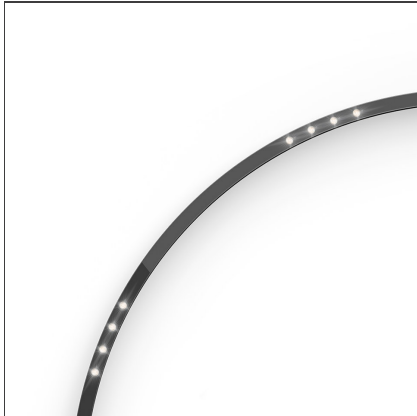

A.24 - Suspension Sharping Emission - Curved Elements - 24° - R=750mm - $\alpha=45^\circ$ - 2700K - Brushed Silver

IP20   Dimmerable: 

DESIGN BY

Carlotta de Bevilacqua

DESCRIPTION

A.24 is an open platform. A single intelligent profile generates three light performances while following the architecture with continuity, freedom and exibility. It is a fluid system that harbours a patented optoelectronic technology.

TECHNICAL DRAWINGS

FEATURES

Article Code:	AQ72815	Series:	Indoor, 2018
Colour:	Brushed Silver		Artemide Collection
Installation:	Recessed, Wall, Suspension, Ceiling	Emission:	Direct
Environment:	Indoor		

DIMENSIONS

Width:	cm 2.7
Height:	cm 5.4

INCLUDED SOURCES

Category:	LED	Color temperature (K):	2700K
Number:	1	Color Tolerance:	MacAdam 2SDCM
Watt:	12W	Service Life:	L70 (6K) 50000h
Type:	0		

LUMINAIRE

Watt:	12W	Delivered lumens output (lm):	839lm
		CCT:	2700K
		CRI:	90