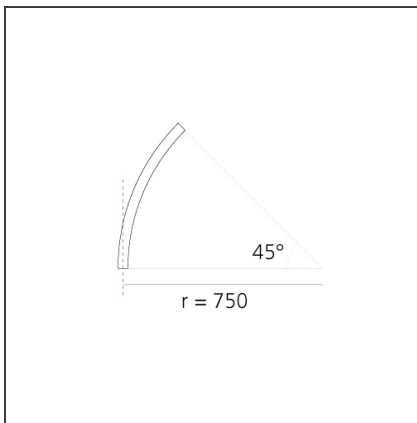

TECHNICAL DRAWINGS

FEATURES

Article Code:	AQ72815	Series:	Indoor, 2018
Colour:	Brushed Silver		Artemide Collection
Installation:	Recessed, Wall, Suspension, Ceiling	Emission:	Direct
Environment:	Indoor		

DIMENSIONS

Width:	cm 2.7
Height:	cm 5.4

INCLUDED SOURCES

Category:	LED	Color temperature (K):	2700K
Number:	1	Color Tolerance:	MacAdam 2SDCM
Watt:	12W	Service Life:	L70 (6K) 50000h
Type:	0		

LUMINAIRE

Watt:	12W	Delivered lumens output (lm):	839lm
		CCT:	2700K
		CRI:	90

Notes

*Uses 1 DALI address. Each module, angle and curved elements are provided with mechanical and electrical joints and installation accessories. 1 suspension cable is also included. End caps have to be ordered separately. Sharping kit (louvres and covers) has to be ordered separately. Depending on the driver, the product can be undimmable or dimmable DALI.