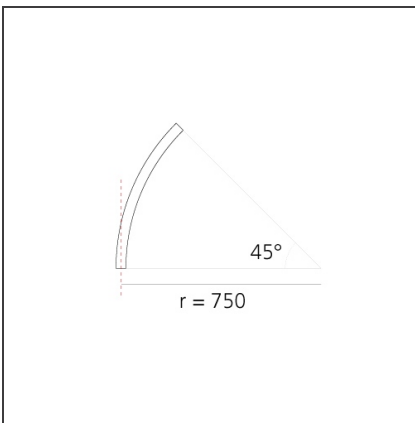

TECHNICAL DRAWINGS

FEATURES

Article Code:	AQ72820	Series:	Indoor, 2018
Colour:	Brushed Bronze		Artemide Collection
Installation:	Recessed, Wall, Suspension, Ceiling	Emission:	Direct
Environment:	Indoor		

DIMENSIONS

Width:	cm 2.7
Height:	cm 5.4

INCLUDED SOURCES

Category:	LED	Color temperature (K):	2700K
Number:	1	Color Tolerance:	MacAdam 2SDCM
Watt:	12W	Service Life:	L70 (6K) 50000h
Type:	0		

LUMINAIRE

Watt:	12W	Delivered lumens output (lm):	839lm
		CCT:	2700K
		CRI:	90

Notes

*Uses 1 DALI address. Each module, angle and curved elements are provided with mechanical and electrical joints and installation accessories. 1 suspension cable is also included. End caps have to be ordered separately. Sharping kit (louvres and covers) has to be ordered separately. Depending on the driver, the product can be undimmable or dimmable DALI.