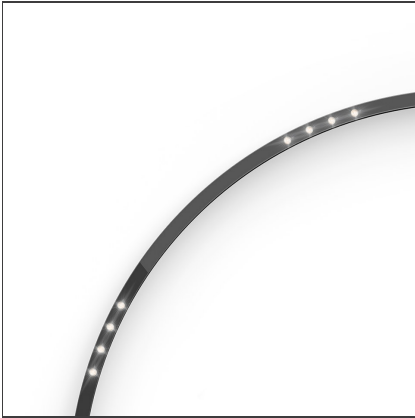

**A.24 - Suspension Sharping Emission - Curved Elements - 24° - R=750mm -  $\alpha=45^\circ$  - 2700K - Brushed Bronze**

IP20   Dimmerable: 

**DESIGN BY**

Carlotta de Bevilacqua

**DESCRIPTION**

A.24 is an open platform. A single intelligent profile generates three light performances while following the architecture with continuity, freedom and exibility. It is a fluid system that harbours a patented optoelectronic technology.

**TECHNICAL DRAWINGS**

**FEATURES**

<b>Article Code:</b>	AQ72820	<b>Series:</b>	Indoor, 2018
<b>Colour:</b>	Brushed Bronze		Artemide Collection
<b>Installation:</b>	Recessed, Wall, Suspension, Ceiling	<b>Emission:</b>	Direct
<b>Environment:</b>	Indoor		

**DIMENSIONS**

<b>Width:</b>	cm 2.7
<b>Height:</b>	cm 5.4

**INCLUDED SOURCES**

<b>Category:</b>	LED	<b>Color temperature (K):</b>	2700K
<b>Number:</b>	1	<b>Color Tolerance:</b>	MacAdam 2SDCM
<b>Watt:</b>	12W	<b>Service Life:</b>	L70 (6K) 50000h
<b>Type:</b>	0		