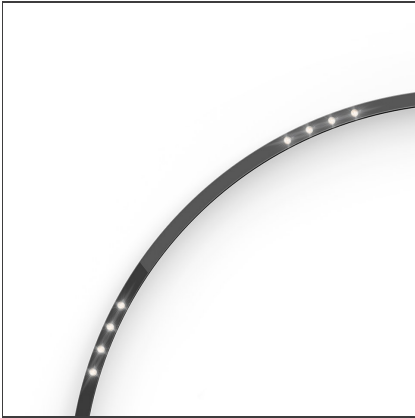

A.24 - Suspension Sharping Emission - Curved Elements - 24° - R=561mm - $\alpha=90^\circ$ - 3000K - White

IP20   Dimmerable: 

DESIGN BY

Carlotta de Bevilacqua

DESCRIPTION

A.24 is an open platform. A single intelligent profile generates three light performances while following the architecture with continuity, freedom and exibility. It is a fluid system that harbours a patented optoelectronic technology.

TECHNICAL DRAWINGS

FEATURES

Article Code:	AQ71301	Series:	Indoor, 2018
Colour:	White		Artemide Collection
Installation:	Recessed, Wall, Suspension, Ceiling	Emission:	Direct
Environment:	Indoor		

DIMENSIONS