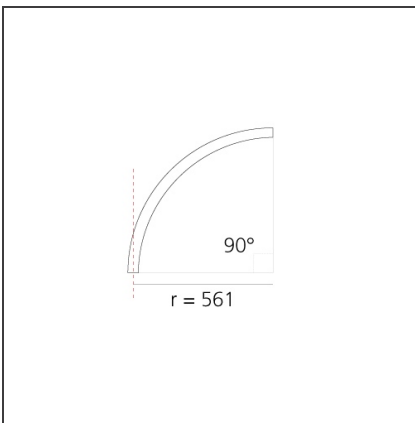

TECHNICAL DRAWINGS

FEATURES

Article Code:	AQ71301	Series:	Indoor, 2018
Colour:	White		Artemide Collection
Installation:	Recessed, Wall, Suspension, Ceiling	Emission:	Direct
Environment:	Indoor		

DIMENSIONS

Width:	cm 2.7
Height:	cm 5.4

INCLUDED SOURCES

Category:	LED	Color temperature (K):	2700K
Number:	1	Color Tolerance:	MacAdam 2SDCM
Watt:	12W	Service Life:	L70 (6K) 50000h
Type:	0		

LUMINAIRE

Watt:	25W	Delivered lumens output (lm):	839lm
		CCT:	3000K
		CRI:	80

Notes

*Uses 1 DALI address. Each module, angle and curved elements are provided with mechanical and electrical joints and installation accessories. 1 suspension cable is also included. End caps have to be ordered separately. Sharping kit (louvres and covers) has to be ordered separately. Depending on the driver, the product can be undimmable or dimmable DALI.