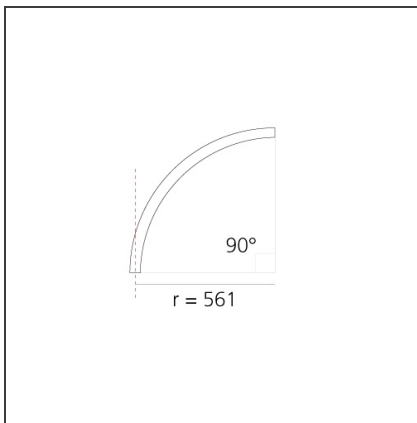

TECHNICAL DRAWINGS

FEATURES

Article Code:	AQ71801	Series:	Indoor, 2018
Colour:	White		Artemide Collection
Installation:	Recessed, Wall, Suspension, Ceiling	Emission:	Direct
Environment:	Indoor		

DIMENSIONS

Width:	cm 2.7
Height:	cm 5.4

INCLUDED SOURCES

Category:	LED	Color temperature (K):	2700K
Number:	1	Color Tolerance:	MacAdam 2SDCM
Watt:	12W	Service Life:	L70 (6K) 50000h
Type:	0		

LUMINAIRE

Watt:	12W	Delivered lumens output (lm):	839lm
		CCT:	2700K
		CRI:	90

Notes

*Uses 1 DALI address. Each module, angle and curved elements are provided with mechanical and electrical joints and installation accessories. 1 suspension cable is also included. End caps have to be ordered separately. Sharping kit (louvres and covers) has to be ordered separately. Depending on the driver, the product can be undimmable or dimmable DALI.