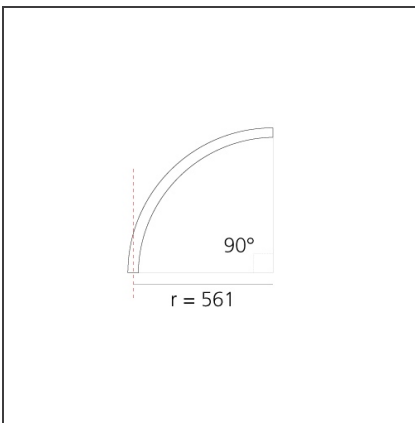

TECHNICAL DRAWINGS

FEATURES

Article Code:	AQ71815	Series:	Indoor, 2018
Colour:	Brushed Silver	Emission:	Artemide Collection Direct
Installation:	Recessed, Wall, Suspension, Ceiling		
Environment:	Indoor		

DIMENSIONS

Width:	cm 2.7
Height:	cm 5.4

INCLUDED SOURCES

Category:	LED	Color temperature (K):	2700K
Number:	1	Color Tolerance:	MacAdam 2SDCM
Watt:	12W	Service Life:	L70 (6K) 50000h
Type:	0		

LUMINAIRE

Watt:	12W	Delivered lumens output (lm):	839lm
		CCT:	2700K
		CRI:	90

Notes

*Uses 1 DALI address. Each module, angle and curved elements are provided with mechanical and electrical joints and installation accessories. 1 suspension cable is also included. End caps have to be ordered separately. Sharping kit (louvres and covers) has to be ordered separately.