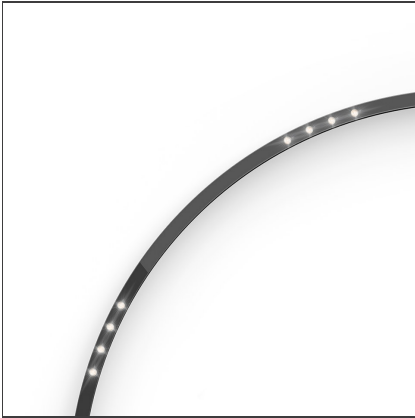

A.24 - Suspension Sharping Emission - Curved Elements - 24° - R=561mm - α=90° - 2700K - Brushed Silver

IP20   Dimmerable: 

DESIGN BY

Carlotta de Bevilacqua

DESCRIPTION

A.24 is an open platform. A single intelligent profile generates three light performances while following the architecture with continuity, freedom and exibility. It is a fluid system that harbours a patented optoelectronic technology.

TECHNICAL DRAWINGS

FEATURES

Article Code:	AQ71815	Series:	Indoor, 2018
Colour:	Brushed Silver	Emission:	Artemide Collection Direct
Installation:	Recessed, Wall, Suspension, Ceiling		
Environment:	Indoor		

DIMENSIONS

Width:	cm 2.7
Height:	cm 5.4

INCLUDED SOURCES

Category:	LED	Color temperature (K):	2700K
Number:	1	Color Tolerance:	MacAdam 2SDCM
Watt:	12W	Service Life:	L70 (6K) 50000h
Type:	0		

LUMINAIRE

Watt:	12W	Delivered lumens output (lm):	839lm
		CCT:	2700K
		CRI:	90