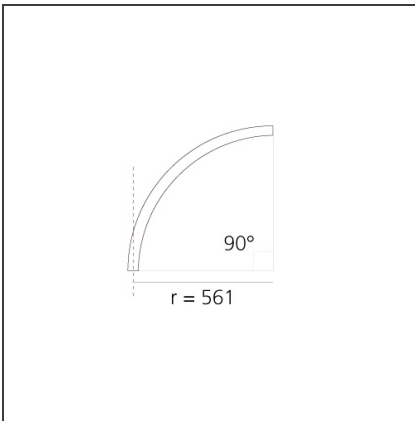

TECHNICAL DRAWINGS

FEATURES

Article Code:	AQ71818	Series:	Indoor, 2018
Colour:	Brushed Copper	Emission:	Artemide Collection Direct
Installation:	Recessed, Wall, Suspension, Ceiling		
Environment:	Indoor		

DIMENSIONS

Width:	cm 2.7
Height:	cm 5.4

INCLUDED SOURCES

Category:	LED	Color temperature (K):	2700K
Number:	1	Color Tolerance:	MacAdam 2SDCM
Watt:	12W	Service Life:	L70 (6K) 50000h
Type:	0		

LUMINAIRE

Watt:	12W	Delivered lumens output (lm):	839lm
		CCT:	2700K
		CRI:	90

Notes

*Uses 1 DALI address. Each module, angle and curved elements are provided with mechanical and electrical joints and installation accessories. 1 suspension cable is also included. End caps have to be ordered separately. Sharping kit (louvres and covers) has to be ordered separately.