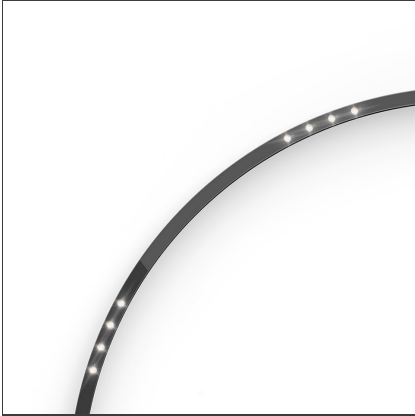

A.24 - Suspension Sharping Emission - Curved Elements - 24° - R=561mm - α=90° - 2700K - Brushed Copper

IP20   Dimmerable: 

DESIGN BY

Carlotta de Bevilacqua

DESCRIPTION

A.24 is an open platform. A single intelligent profile generates three light performances while following the architecture with continuity, freedom and exibility. It is a fluid system that harbours a patented optoelectronic technology.

TECHNICAL DRAWINGS

FEATURES

Article Code:	AQ71818	Series:	Indoor, 2018
Colour:	Brushed Copper	Emission:	Artemide Collection Direct
Installation:	Recessed, Wall, Suspension, Ceiling		
Environment:	Indoor		