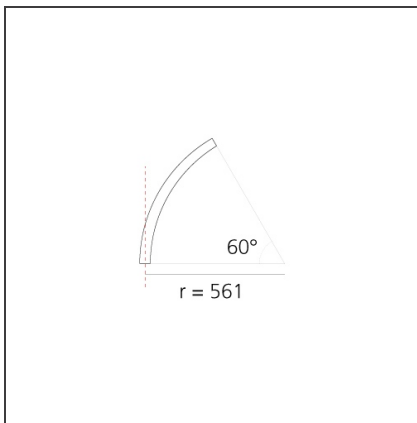

TECHNICAL DRAWINGS

FEATURES

Article Code:	AQ70515	Series:	Indoor, 2018
Colour:	Brushed Silver		Artemide Collection
Installation:	Recessed, Wall, Suspension, Ceiling	Emission:	Direct
Environment:	Indoor		

DIMENSIONS

Width:	cm 2.7
Height:	cm 5.4

INCLUDED SOURCES

Category:	LED	Color temperature (K):	2700K
Number:	1	Color Tolerance:	MacAdam 2SDCM
Watt:	12W	Service Life:	L70 (6K) 50000h
Type:	0		

LUMINAIRE

Watt:	12W	Delivered lumens output (lm):	839lm
		CCT:	4000K
		CRI:	80

Notes

*Uses 1 DALI address. Each module, angle and curved elements are provided with mechanical and electrical joints and installation accessories. 1 suspension cable is also included. End caps have to be ordered separately. Sharping kit (louvres and covers) has to be ordered separately. Depending on the driver, the product can be undimmable or dimmable DALI.