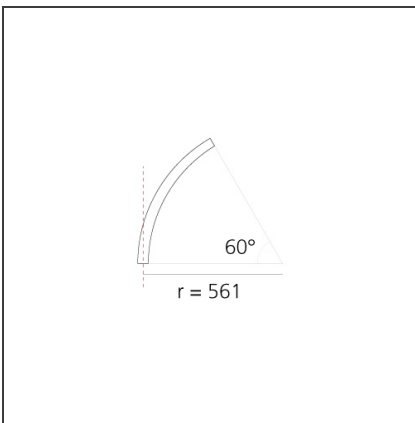

TECHNICAL DRAWINGS

FEATURES

Article Code:	AQ70301	Series:	Indoor, 2018
Colour:	White		Artemide Collection
Installation:	Recessed, Wall, Suspension, Ceiling	Emission:	Direct
Environment:	Indoor		

DIMENSIONS

Width:	cm 2.7
Height:	cm 5.4

INCLUDED SOURCES

Category:	LED	Color temperature (K):	2700K
Number:	1	Color Tolerance:	MacAdam 2SDCM
Watt:	12W	Service Life:	L70 (6K) 50000h
Type:	0		

LUMINAIRE

Watt:	12W	Delivered lumens output (lm):	839lm
		CCT:	3000K
		CRI:	80

Notes

*Uses 1 DALI address. Each module, angle and curved elements are provided with mechanical and electrical joints and installation accessories. 1 suspension cable is also included. End caps have to be ordered separately. Sharping kit (louvres and covers) has to be ordered separately. Depending on the driver, the product can be undimmable or dimmable DALI.