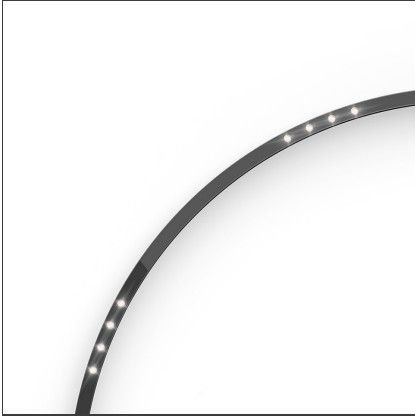

A.24 - Suspension Sharping Emission - Curved Elements - 24° - R=561mm - α=60° - 3000K - White

IP20   Dimmerable: 

DESIGN BY

Carlotta de Bevilacqua

DESCRIPTION

A.24 is an open platform. A single intelligent profile generates three light performances while following the architecture with continuity, freedom and exibility. It is a fluid system that harbours a patented optoelectronic technology.

TECHNICAL DRAWINGS

FEATURES

Article Code:	AQ70301	Series:	Indoor, 2018
Colour:	White		Artemide Collection
Installation:	Recessed, Wall, Suspension, Ceiling	Emission:	Direct
Environment:	Indoor		

DIMENSIONS