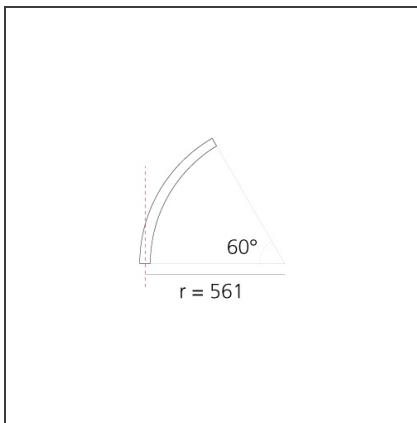

TECHNICAL DRAWINGS

FEATURES

Article Code:	AQ70801	Series:	Indoor, 2018
Colour:	White		Artemide Collection
Installation:	Recessed, Wall, Suspension, Ceiling	Emission:	Direct
Environment:	Indoor		

DIMENSIONS

Width:	cm 2.7
Height:	cm 5.4

INCLUDED SOURCES

Category:	LED	Color temperature (K):	2700K
Number:	1	Color Tolerance:	MacAdam 2SDCM
Watt:	12W	Service Life:	L70 (6K) 50000h
Type:	0		

LUMINAIRE

Watt:	12W	Delivered lumens output (lm):	839lm
		CCT:	2700K
		CRI:	90

Notes

*Uses 1 DALI address. Each module, angle and curved elements are provided with mechanical and electrical joints and installation accessories. 1 suspension cable is also included. End caps have to be ordered separately. Sharping kit (louvres and covers) has to be ordered separately. Depending on the driver, the product can be undimmable or dimmable DALI.