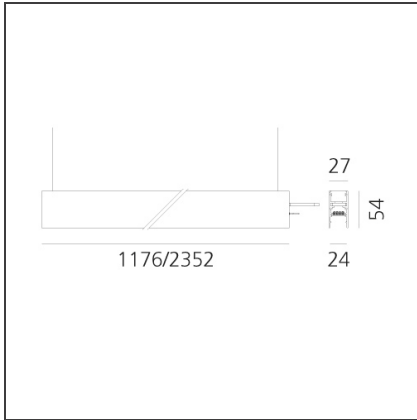

A.24 - Suspension Magnetic Track - Track - 2352mm - Brushed Bronze

IP20   

DESIGN BY

Carlotta de Bevilacqua

DESCRIPTION

A.24 is an open platform. A single intelligent profile generates three light performances while following the architecture with continuity, freedom and exibility. It is a fluid system that harbours a patented optoelectronic technology.

TECHNICAL DRAWINGS

FEATURES

Article Code:	AQ40120	Series:	Indoor, 2018 Artemide Collection
Colour:	Brushed Bronze		
Installation:	Ceiling, Suspension, Recessed		
Environment:	Indoor		

DIMENSIONS

Length:	cm 235.2
Width:	cm 2.7
Height:	cm 5.4
Weight:	kg 2.7