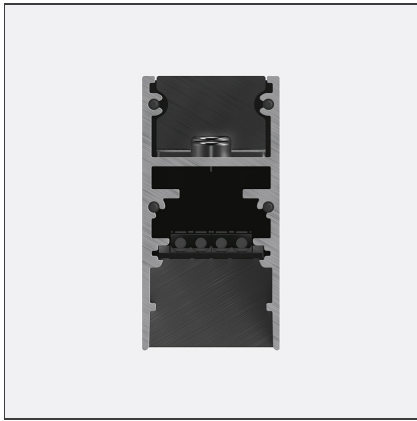

A.24 - Suspension Magnetic Track - Track - 2352mm - Brushed Bronze

IP20   

DESIGN BY

Carlotta de Bevilacqua

DESCRIPTION

A.24 is an open platform. A single intelligent profile generates three light performances while following the architecture with continuity, freedom and exibility. It is a fluid system that harbours a patented optoelectronic technology.

TECHNICAL DRAWINGS

FEATURES

Article Code:	AQ40120	Series:	Indoor, 2018 Artemide Collection
Colour:	Brushed Bronze		
Installation:	Ceiling, Suspension, Recessed		
Environment:	Indoor		

DIMENSIONS

Length:	cm 235.2
Width:	cm 2.7
Height:	cm 5.4
Weight:	kg 2.7

Notes

Each linear, angle and curved elements are provided with mechanical and electrical joints and installation accessories. End caps have to be ordered separately. 1 suspension cable is also included. Depending on the driver, the product can be undimmable or dimmable DALI.

ACCESSORIES

Suspension Accessories - Recessed Power Supply Kit For Suspension Modules (230VAC-48VDC 240W DALI) - White
AQ15401

240W Bare power supply + plug 230VAC-48VDC IP20 - Undimmable (for dimmable version to be combined with "DALI-Selv interface")
AQ18000