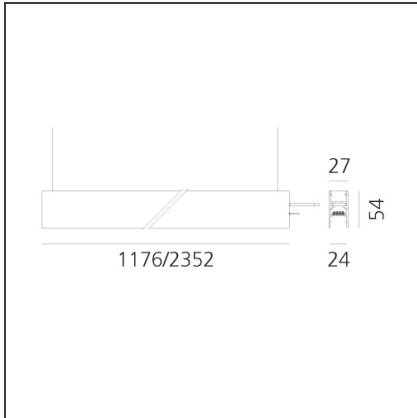

A.24 - Suspension Magnetic Track - Track - 1176mm - White

IP20   

DESIGN BY

Carlotta de Bevilacqua

DESCRIPTION

A.24 is an open platform. A single intelligent profile generates three light performances while following the architecture with continuity, freedom and exibility. It is a fluid system that harbours a patented optoelectronic technology.

TECHNICAL DRAWINGS

FEATURES

Article Code:	AQ40001	Series:	Indoor, 2018 Artemide Collection
Colour:	White		
Installation:	Ceiling, Suspension, Recessed		
Environment:	Indoor		

DIMENSIONS

Length:	cm 117.6
Width:	cm 2.7
Height:	cm 5.4
Weight:	kg 1.7