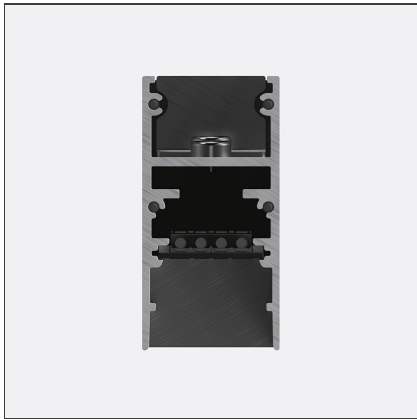

A.24 - Suspension Magnetic Track - Track - 1176mm - White

IP20   

DESIGN BY

Carlotta de Bevilacqua

DESCRIPTION

A.24 is an open platform. A single intelligent profile generates three light performances while following the architecture with continuity, freedom and exibility. It is a fluid system that harbours a patented optoelectronic technology.

TECHNICAL DRAWINGS

FEATURES

Article Code:	AQ40001	Series:	Indoor, 2018 Artemide Collection
Colour:	White		
Installation:	Ceiling, Suspension, Recessed		
Environment:	Indoor		

DIMENSIONS

Length:	cm 117.6
Width:	cm 2.7
Height:	cm 5.4
Weight:	kg 1.7

Notes

Each linear, angle and curved elements are provided with mechanical and electrical joints and installation accessories. End caps have to be ordered separately. 1 suspension cable is also included. Depending on the driver, the product can be undimmable or dimmable DALI.

ACCESSORIES

A.24 - Suspension Accessories - Transition Cap - White
AQ49401

Suspension Accessories - Recessed Power Supply Kit For Suspension Modules (230VAC-48VDC 240W DALI) - White
AQ15401

240W Bare power supply + plug 230VAC-48VDC IP20 - Undimmable (for dimmable version to be combined with "DALI-Selv interface")
AQ18000