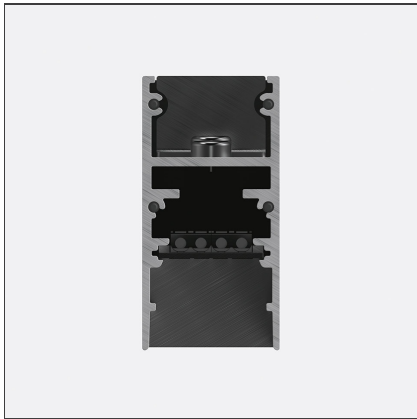

A.24 - Suspension Magnetic Track - Track - 1176mm - Brushed Silver

IP20   

DESIGN BY

Carlotta de Bevilacqua

DESCRIPTION

A.24 is an open platform. A single intelligent profile generates three light performances while following the architecture with continuity, freedom and exibility. It is a fluid system that harbours a patented optoelectronic technology.

TECHNICAL DRAWINGS

FEATURES

Article Code:	AQ40015	Series:	Indoor, 2018 Artemide Collection
Colour:	Brushed Silver		
Installation:	Ceiling, Suspension, Recessed		
Environment:	Indoor		

DIMENSIONS

Length:	cm 117.6
Width:	cm 2.7
Height:	cm 5.4
Weight:	kg 1.7

Notes

Each linear, angle and curved elements are provided with mechanical and electrical joints and installation accessories. End caps have to be ordered separately. 1 suspension cable is also included. Depending on the driver, the product can be undimmable or dimmable DALI.

ACCESSORIES

Suspension Accessories - Recessed Power Supply Kit For Suspension Modules (230VAC-48VDC 240W DALI) - White
AQ15401

240W Bare power supply + plug 230VAC-48VDC IP20 - Undimmable (for dimmable version to be combined with "DALI-Selv interface")
AQ18000