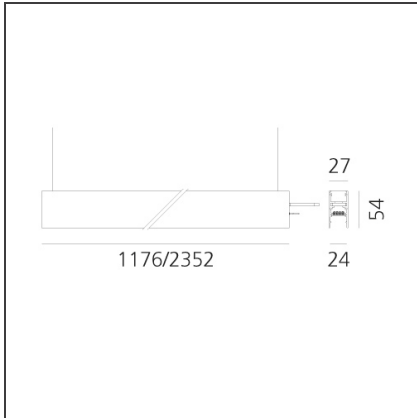

A.24 - Suspension Magnetic Track - Track - 1176mm - Brushed Silver

IP20   

DESIGN BY

Carlotta de Bevilacqua

DESCRIPTION

A.24 is an open platform. A single intelligent profile generates three light performances while following the architecture with continuity, freedom and exibility. It is a fluid system that harbours a patented optoelectronic technology.

TECHNICAL DRAWINGS

FEATURES

Article Code:	AQ40015	Series:	Indoor, 2018 Artemide Collection
Colour:	Brushed Silver		
Installation:	Ceiling, Suspension, Recessed		
Environment:	Indoor		

DIMENSIONS

Length:	cm 117.6
Width:	cm 2.7
Height:	cm 5.4
Weight:	kg 1.7