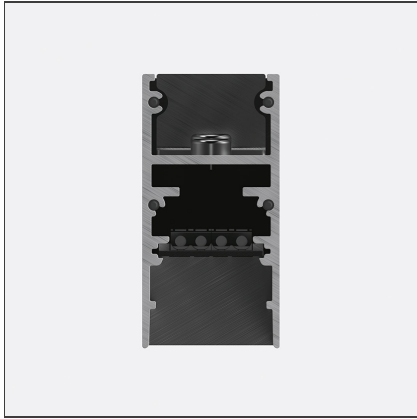

## A.24 - Suspension Magnetic Track - Track - 1176mm - Brushed Copper

IP20   

### DESCRIPTION

A.24 is an open platform. A single intelligent profile generates three light performances while following the architecture with continuity, freedom and exibility. It is a fluid system that harbours a patented optoelectronic technology.

### FEATURES

<b>Article Code:</b>	AQ40018	<b>Series:</b>	Indoor, 2018 Artemide Collection
<b>Colour:</b>	Brushed Copper		
<b>Installation:</b>	Ceiling, Suspension, Recessed		
<b>Environment:</b>	Indoor		

### DIMENSIONS

<b>Length:</b>	cm 117.6
<b>Width:</b>	cm 2.7
<b>Height:</b>	cm 5.4
<b>Weight:</b>	kg 1.7