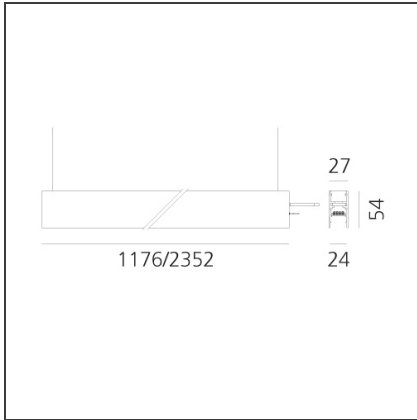

TECHNICAL DRAWINGS

FEATURES

Article Code:	AQ40018	Series:	Indoor, 2018 Artemide Collection
Colour:	Brushed Copper		
Installation:	Ceiling, Suspension, Recessed		
Environment:	Indoor		

DIMENSIONS

Length:	cm 117.6
Width:	cm 2.7
Height:	cm 5.4
Weight:	kg 1.7

Notes

Each linear, angle and curved elements are provided with mechanical and electrical joints and installation accessories. End caps have to be ordered separately. 1 suspension cable is also included. Depending on the driver, the product can be undimmable or dimmable DALI.