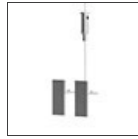

A.24 - Suspension
Accessories - End
Cap (x2) - Brushed
copper
AQ49018