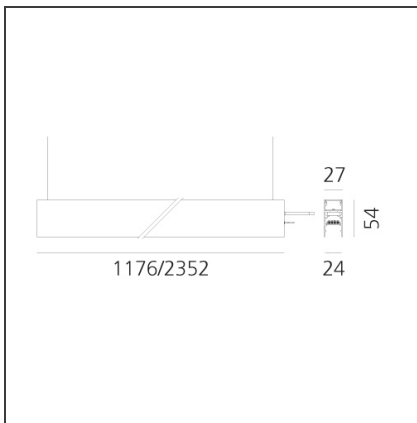

A.24 - Suspension Magnetic Track - Track + Indirect Emission - 2352mm - 4000K - Brushed Bronze

IP20    Dimmerable: 

DESIGN BY

Carlotta de Bevilacqua

DESCRIPTION

A.24 is an open platform. A single intelligent profile generates three light performances while following the architecture with continuity, freedom and exibility. It is a fluid system that harbours a patented optoelectronic technology.

TECHNICAL DRAWINGS

FEATURES

Article Code:	AQ40520	Series:	Indoor, 2018 Artemide Collection
Colour:	Brushed Bronze		
Installation:	Ceiling, Suspension, Recessed		
Environment:	Indoor		

DIMENSIONS

Length:	cm 235.2
Width:	cm 2.7
Height:	cm 5.4
Weight:	kg 2.7