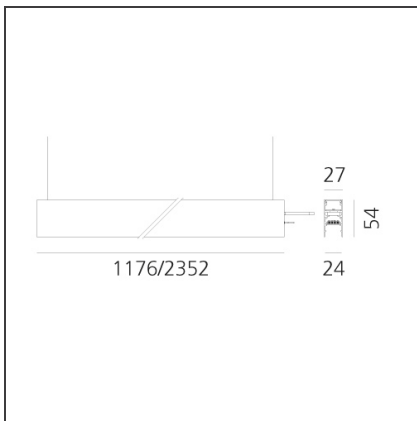

A.24 - Suspension Magnetic Track - Track + Indirect Emission - 2352mm - 4000K - Black

IP20 Dimmerable:

DESIGN BY

Carlotta de Bevilacqua

DESCRIPTION

A.24 is an open platform. A single intelligent profile generates three light performances while following the architecture with continuity, freedom and exibility. It is a fluid system that harbours a patented optoelectronic technology.

TECHNICAL DRAWINGS

FEATURES

Article Code:	AQ40504	Series:	Indoor, 2018 Artemide Collection
Colour:	Black		
Installation:	Ceiling, Suspension, Recessed		
Environment:	Indoor		

DIMENSIONS

Length:	cm 235.2
Width:	cm 2.7
Height:	cm 5.4
Weight:	kg 2.7