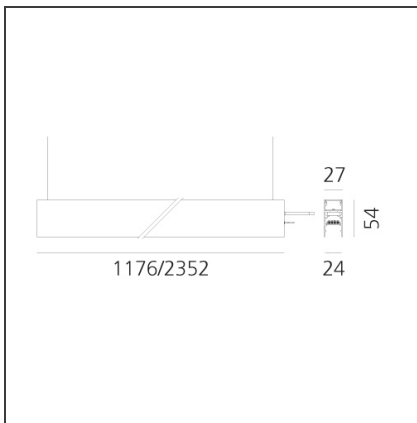

A.24 - Suspension Magnetic Track - Track + Indirect Emission - 2352mm - 3000K - Brushed Silver

IP20    Dimmerable: 

DESIGN BY

Carlotta de Bevilacqua

DESCRIPTION

A.24 is an open platform. A single intelligent profile generates three light performances while following the architecture with continuity, freedom and exibility. It is a fluid system that harbours a patented optoelectronic technology.

TECHNICAL DRAWINGS

FEATURES

Article Code:	AQ40415	Series:	Indoor, 2018 Artemide Collection
Colour:	Brushed Silver		
Installation:	Ceiling, Suspension, Recessed		
Environment:	Indoor		

DIMENSIONS

Length:	cm 235.2
Width:	cm 2.7
Height:	cm 5.4
Weight:	kg 2.7